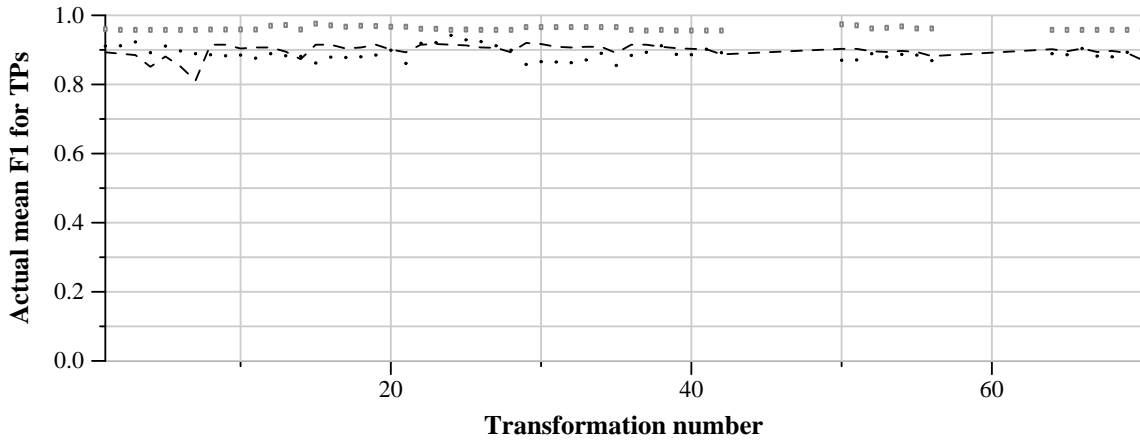

TRECVID 2011: copy detection results (balanced application profile)

Run name: ATTLabs.m.balanced.2
Run type: audio+video

Run score (dot) versus median (---) versus best (box) by transformation

Run score (dot) versus median (---) versus best (box) by transformation

Run score (dot) versus median (---) versus best (box) by transformation