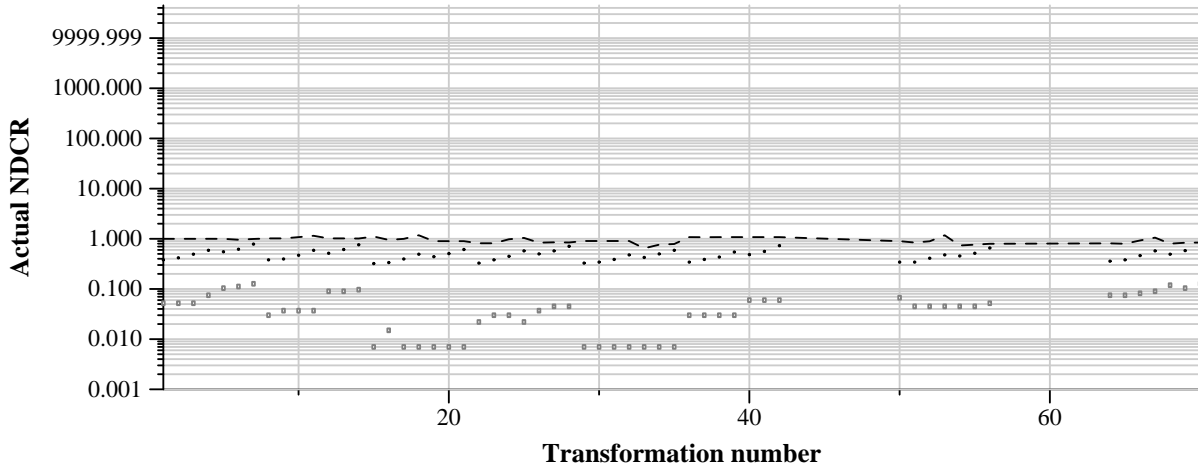

TRECVID 2011: copy detection results (balanced application profile)

Run name: ATTLabs.m.balanced.2
Run type: audio+video

Run score (dot) versus median (---) versus best (box) by transformation

Run score (dot) versus median (---) versus best (box) by transformation

Run score (dot) versus median (---) versus best (box) by transformation