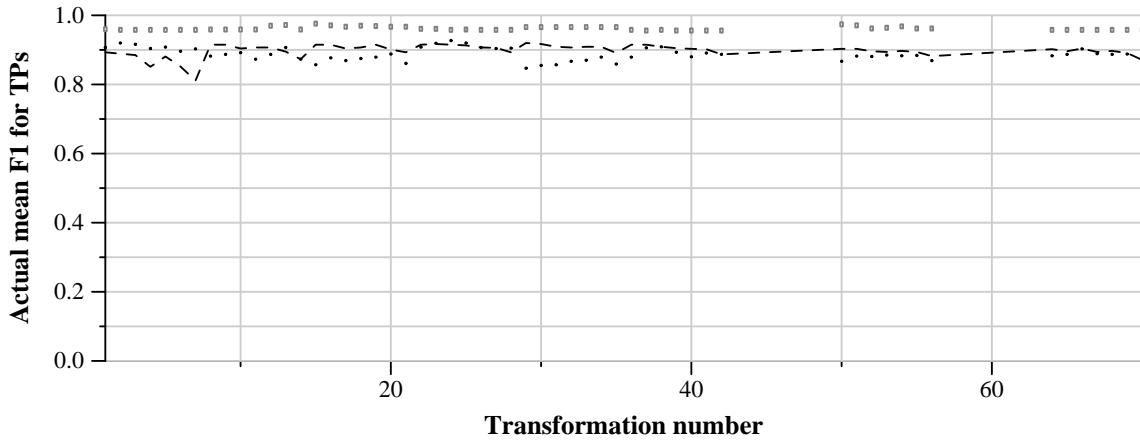

TRECVID 2011: copy detection results (balanced application profile)

Run name: ATTLabs.m.balanced.4  
Run type: audio+video

Run score (dot) versus median (---) versus best (box) by transformation

Run score (dot) versus median (---) versus best (box) by transformation

Run score (dot) versus median (---) versus best (box) by transformation