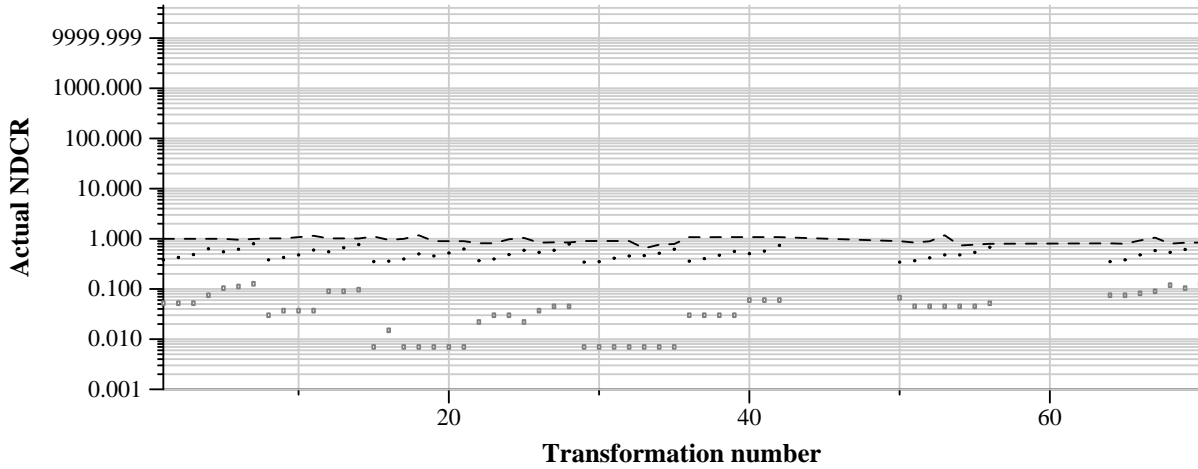

TRECVID 2011: copy detection results (balanced application profile)

Run name: ATTLabs.m.balanced.4  
Run type: audio+video

Run score (dot) versus median (---) versus best (box) by transformation

Run score (dot) versus median (---) versus best (box) by transformation

Run score (dot) versus median (---) versus best (box) by transformation