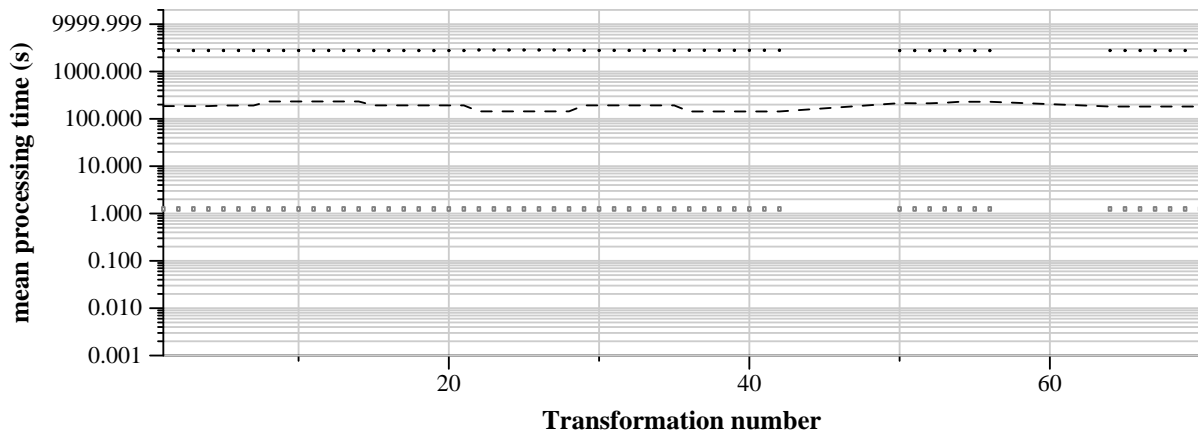

TRECVID 2011: copy detection results (balanced application profile)

Run name: CRIM-VISI.m.balanced.V48A66T58B
Run type: audio+video

Run score (dot) versus median (---) versus best (box) by transformation

Run score (dot) versus median (---) versus best (box) by transformation

Run score (dot) versus median (---) versus best (box) by transformation