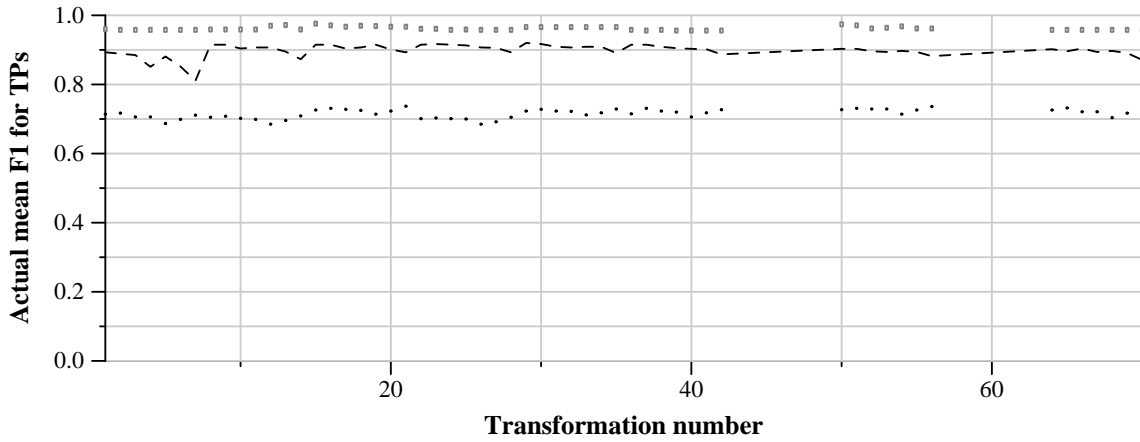

TRECVID 2011: copy detection results (balanced application profile)

Run name: CRIM-VISI.m.balanced.V48A66T58B
Run type: audio+video

Run score (dot) versus median (---) versus best (box) by transformation

Run score (dot) versus median (---) versus best (box) by transformation

Run score (dot) versus median (---) versus best (box) by transformation