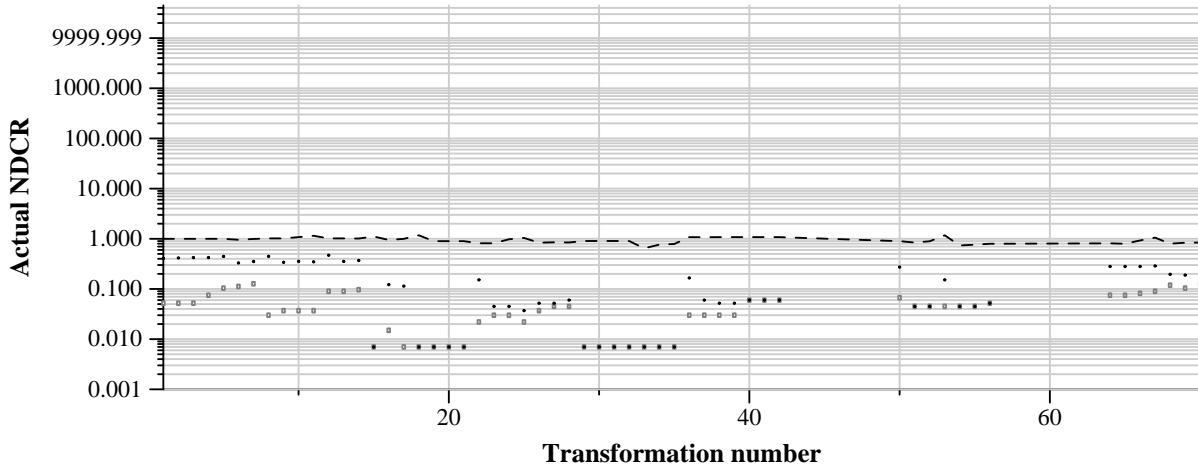

TRECVID 2011: copy detection results (balanced application profile)

Run name: CRIM-VISI.m.balanced.V48A66T58B
Run type: audio+video

Run score (dot) versus median (---) versus best (box) by transformation

Run score (dot) versus median (---) versus best (box) by transformation

Run score (dot) versus median (---) versus best (box) by transformation