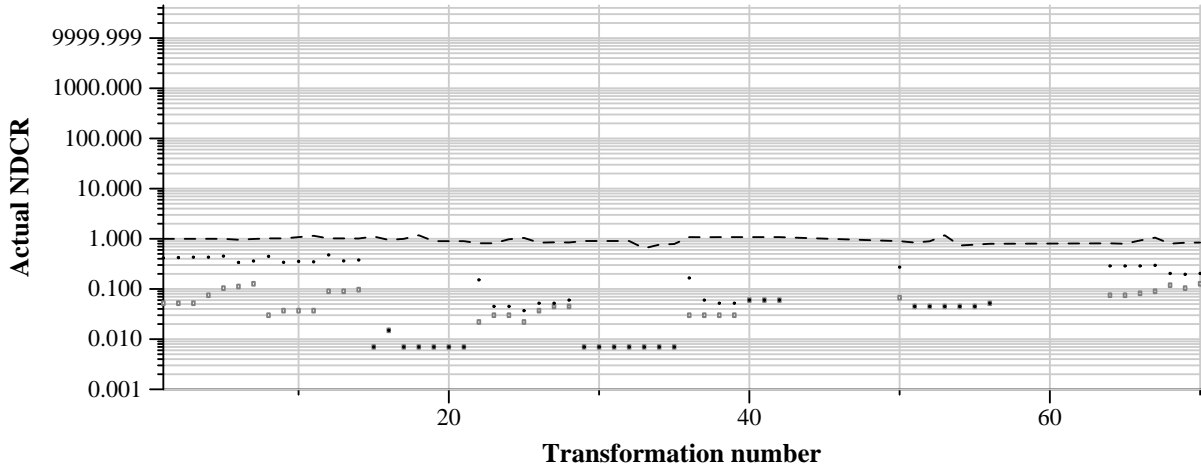

TRECVID 2011: copy detection results (balanced application profile)

Run name: CRIM-VISI.m.balanced.V48A66T65B
Run type: audio+video

Run score (dot) versus median (---) versus best (box) by transformation

Run score (dot) versus median (---) versus best (box) by transformation

Run score (dot) versus median (---) versus best (box) by transformation