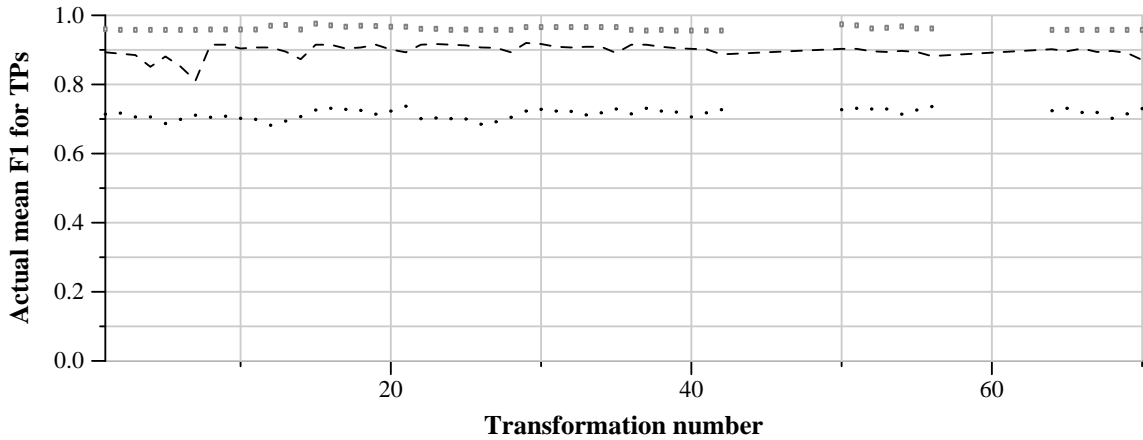

TRECVID 2011: copy detection results (balanced application profile)

Run name: CRIM-VISI.m.balanced.V48A66T65B
Run type: audio+video

Run score (dot) versus median (---) versus best (box) by transformation

Run score (dot) versus median (---) versus best (box) by transformation

Run score (dot) versus median (---) versus best (box) by transformation