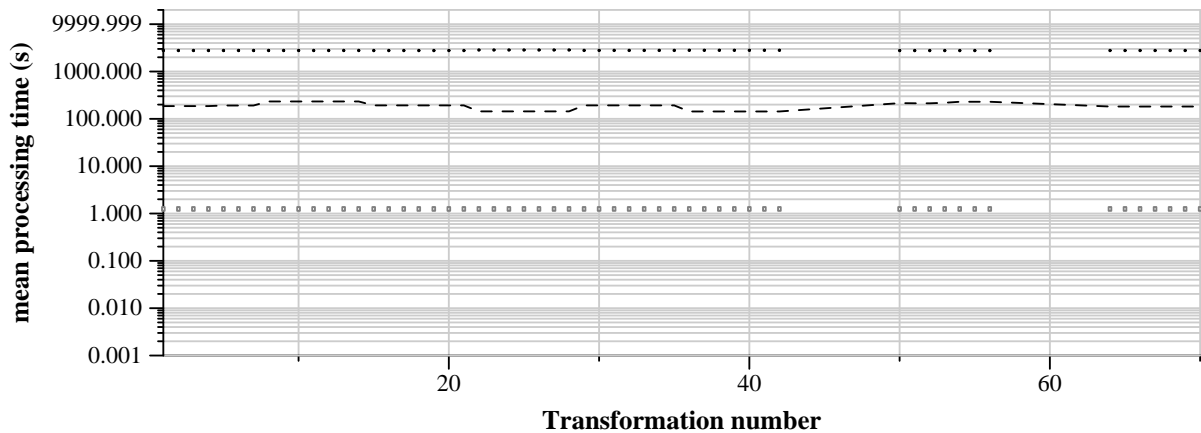

TRECVID 2011: copy detection results (balanced application profile)

Run name: CRIM-VISI.m.balanced.V48A66T65B
Run type: audio+video

Run score (dot) versus median (---) versus best (box) by transformation

Run score (dot) versus median (---) versus best (box) by transformation

Run score (dot) versus median (---) versus best (box) by transformation