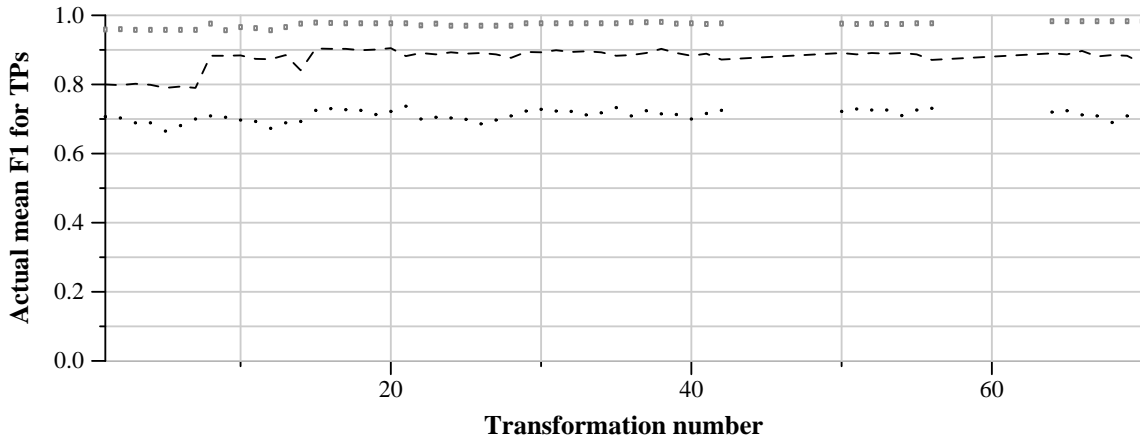

TRECVID 2011: copy detection results (no false alarms application profile)

Run name: CRIM-VISI.m.nofa.V48A66T160
Run type: audio+video

Run score (dot) versus median (---) versus best (box) by transformation

Run score (dot) versus median (---) versus best (box) by transformation

Run score (dot) versus median (---) versus best (box) by transformation