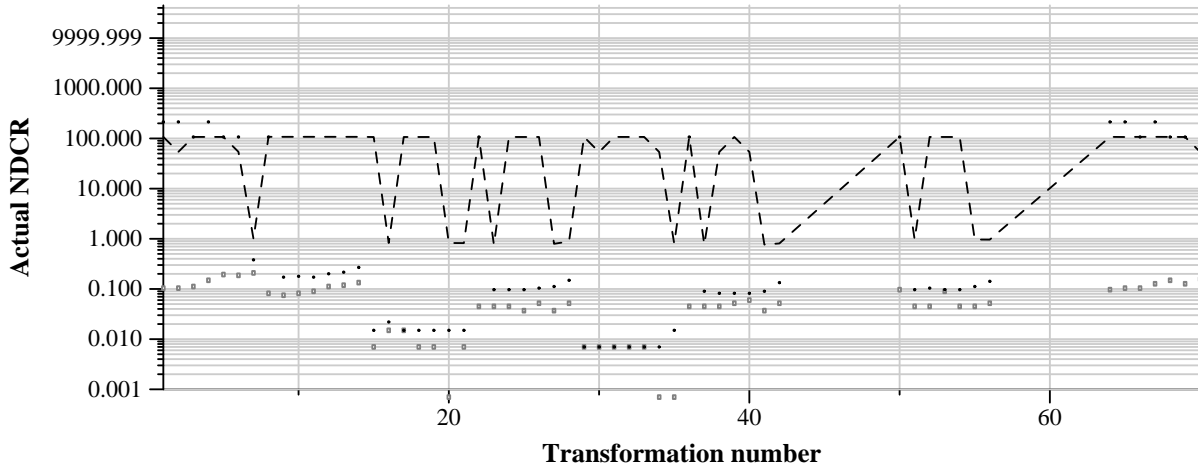

TRECVID 2011: copy detection results (no false alarms application profile)

Run name: CRIM-VISI.m.nofa.V48A66T160
Run type: audio+video

Run score (dot) versus median (---) versus best (box) by transformation

Run score (dot) versus median (---) versus best (box) by transformation

Run score (dot) versus median (---) versus best (box) by transformation