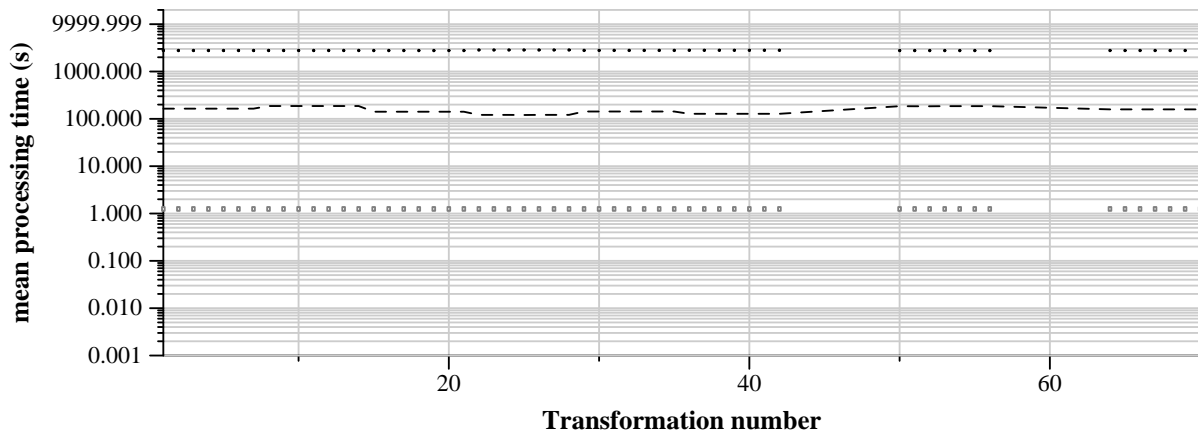

TRECVID 2011: copy detection results (no false alarms application profile)

Run name: CRIM-VISI.m.nofa.V48A66T160
Run type: audio+video

Run score (dot) versus median (---) versus best (box) by transformation

Run score (dot) versus median (---) versus best (box) by transformation

Run score (dot) versus median (---) versus best (box) by transformation