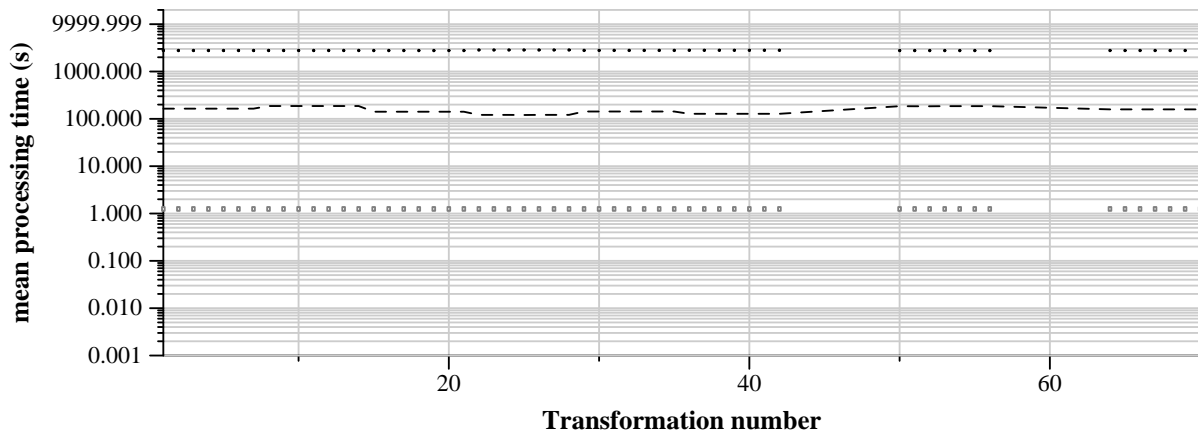

TRECVID 2011: copy detection results (no false alarms application profile)

Run name: CRIM-VISI.m.nofa.V48A66T60  
Run type: audio+video

Run score (dot) versus median (---) versus best (box) by transformation

Run score (dot) versus median (---) versus best (box) by transformation

Run score (dot) versus median (---) versus best (box) by transformation