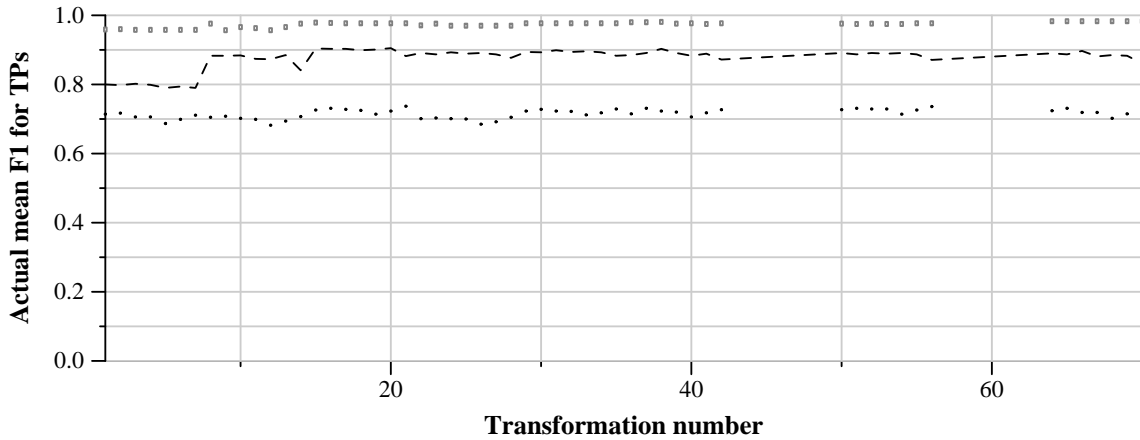

TRECVID 2011: copy detection results (no false alarms application profile)

Run name: CRIM-VISI.m.nofa.V48A66T60  
Run type: audio+video

Run score (dot) versus median (---) versus best (box) by transformation

Run score (dot) versus median (---) versus best (box) by transformation

Run score (dot) versus median (---) versus best (box) by transformation