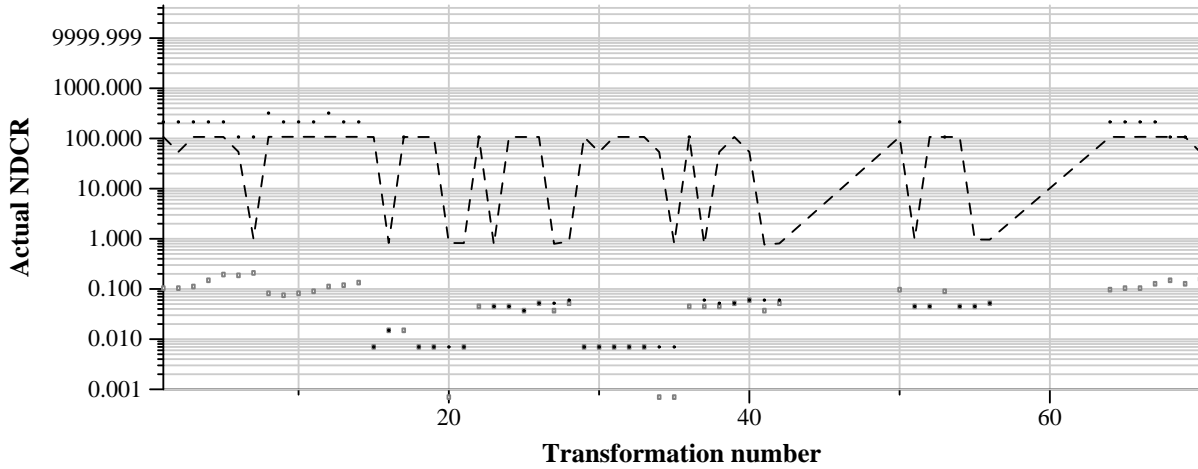

TRECVID 2011: copy detection results (no false alarms application profile)

Run name: CRIM-VISI.m.nofa.V48A66T60  
Run type: audio+video

Run score (dot) versus median (---) versus best (box) by transformation

Run score (dot) versus median (---) versus best (box) by transformation

Run score (dot) versus median (---) versus best (box) by transformation