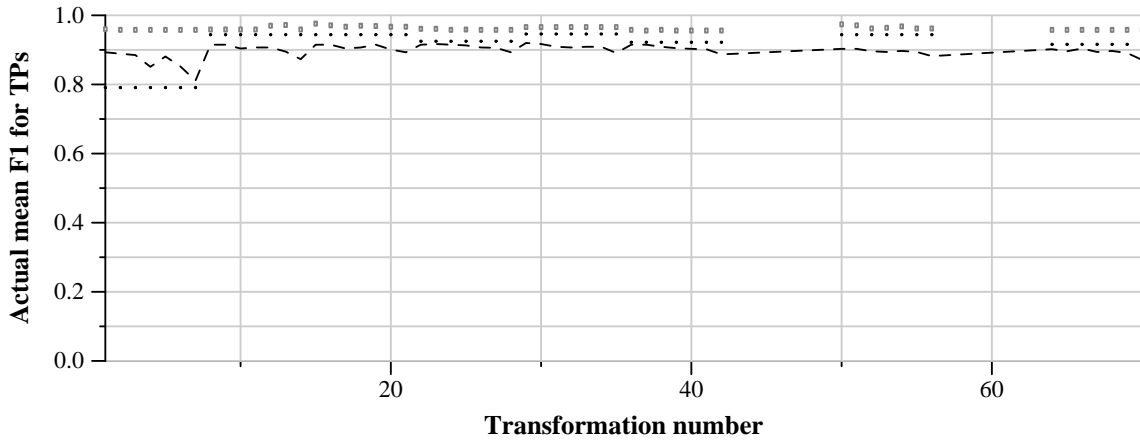

TRECVID 2011: copy detection results (balanced application profile)

Run name: FTRDBJ.m.balanced.VideoOnly
Run type: audio+video

Run score (dot) versus median (---) versus best (box) by transformation

Run score (dot) versus median (---) versus best (box) by transformation

Run score (dot) versus median (---) versus best (box) by transformation