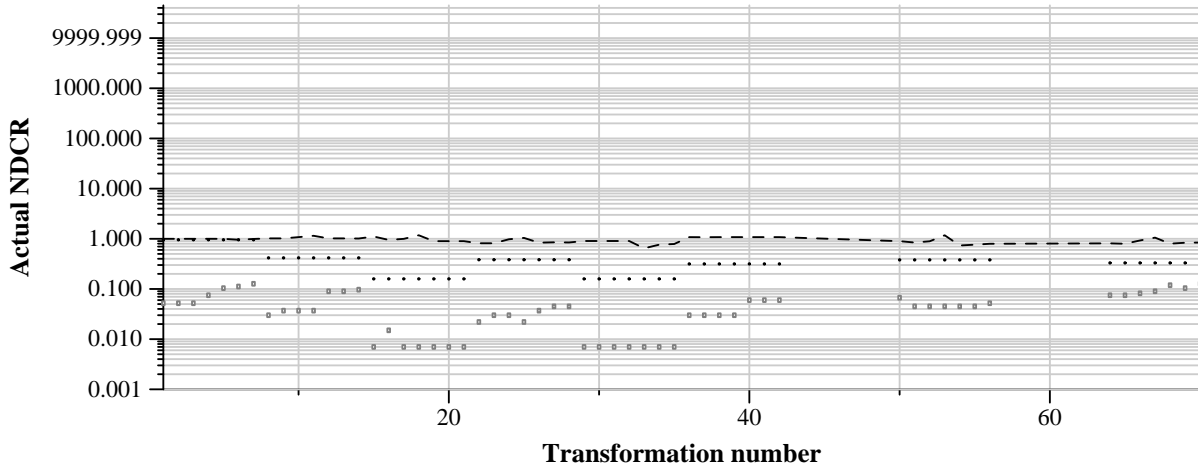

TRECVID 2011: copy detection results (balanced application profile)

Run name: FTRDBJ.m.balanced.VideoOnly
Run type: audio+video

Run score (dot) versus median (---) versus best (box) by transformation

Run score (dot) versus median (---) versus best (box) by transformation

Run score (dot) versus median (---) versus best (box) by transformation