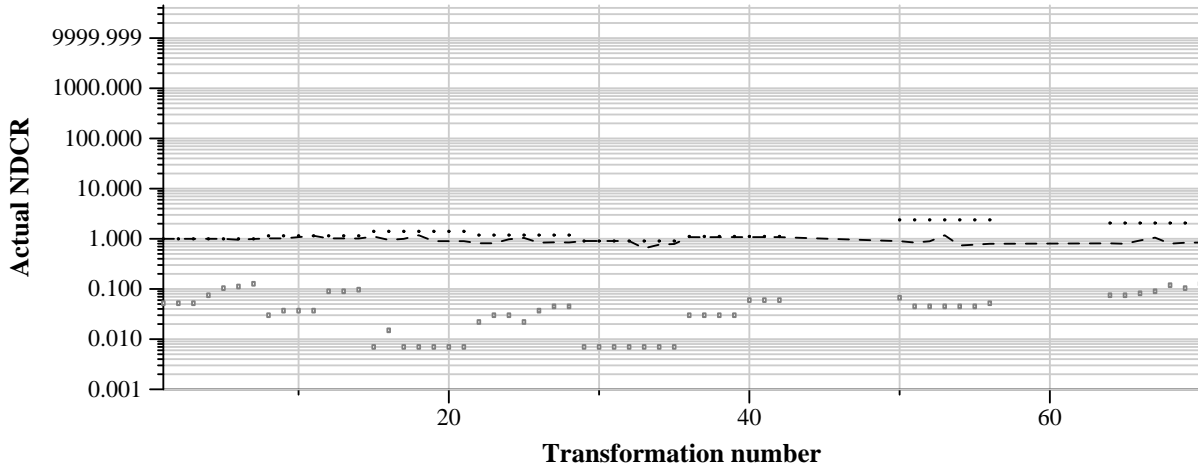

TRECVID 2011: copy detection results (balanced application profile)

Run name: IMP.m.balanced.Uvote
Run type: audio+video

Run score (dot) versus median (---) versus best (box) by transformation

Run score (dot) versus median (---) versus best (box) by transformation

Run score (dot) versus median (---) versus best (box) by transformation