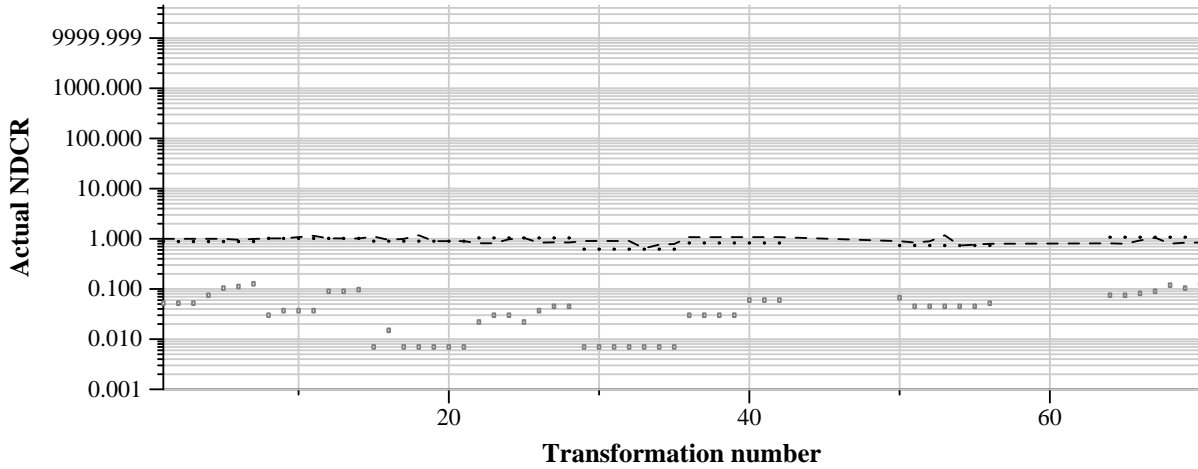

TRECVID 2011: copy detection results (balanced application profile)

Run name: IMP.m.balanced.Wvote  
Run type: audio+video

Run score (dot) versus median (---) versus best (box) by transformation

Run score (dot) versus median (---) versus best (box) by transformation

Run score (dot) versus median (---) versus best (box) by transformation