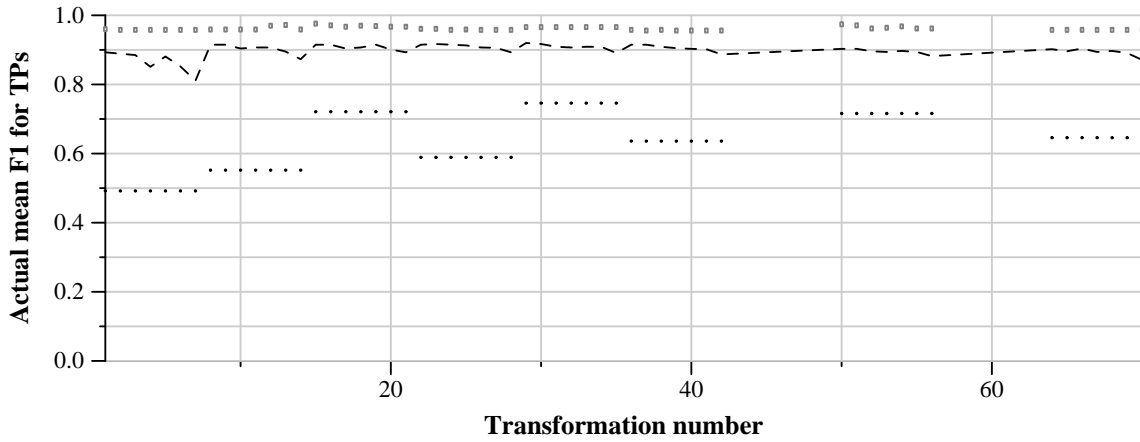

TRECVID 2011: copy detection results (balanced application profile)

Run name: IMP.m.balanced.Wvote  
Run type: audio+video

Run score (dot) versus median (---) versus best (box) by transformation

Run score (dot) versus median (---) versus best (box) by transformation

Run score (dot) versus median (---) versus best (box) by transformation