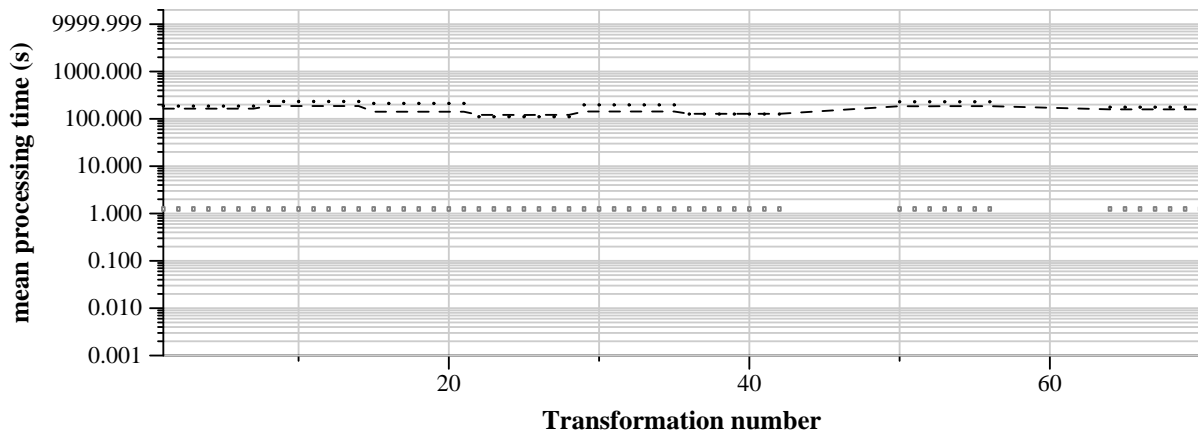

TRECVID 2011: copy detection results (no false alarms application profile)

Run name: IMP.m.nofa.Wvote
Run type: audio+video

Run score (dot) versus median (---) versus best (box) by transformation

Run score (dot) versus median (---) versus best (box) by transformation

Run score (dot) versus median (---) versus best (box) by transformation