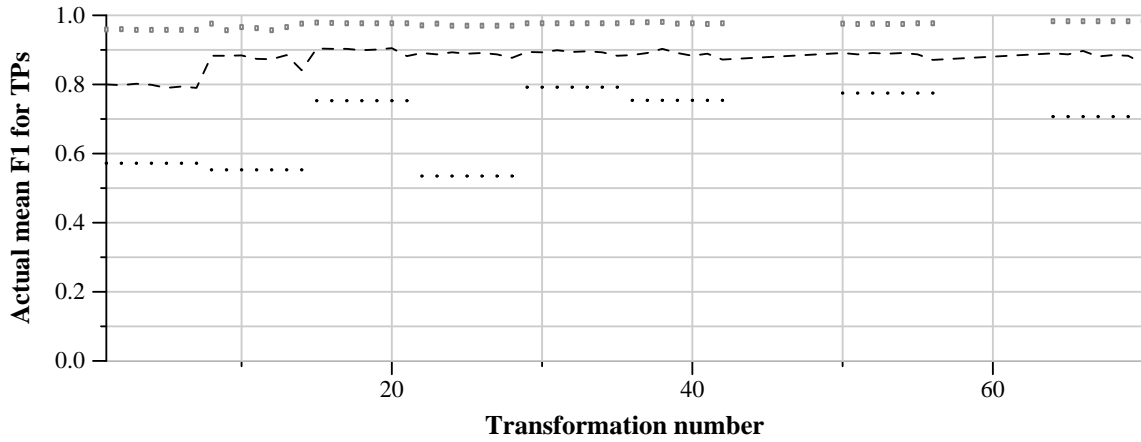

TRECVID 2011: copy detection results (no false alarms application profile)

Run name: IMP.m.nofa.Wvote
Run type: audio+video

Run score (dot) versus median (---) versus best (box) by transformation

Run score (dot) versus median (---) versus best (box) by transformation

Run score (dot) versus median (---) versus best (box) by transformation