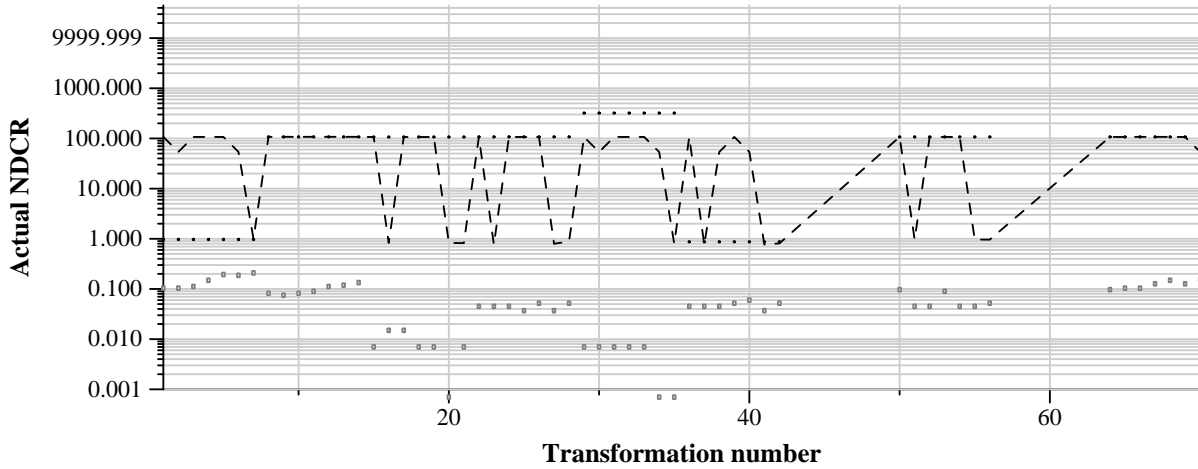

TRECVID 2011: copy detection results (no false alarms application profile)

Run name: IMP.m.nofa.Wvote
Run type: audio+video

Run score (dot) versus median (---) versus best (box) by transformation

Run score (dot) versus median (---) versus best (box) by transformation

Run score (dot) versus median (---) versus best (box) by transformation