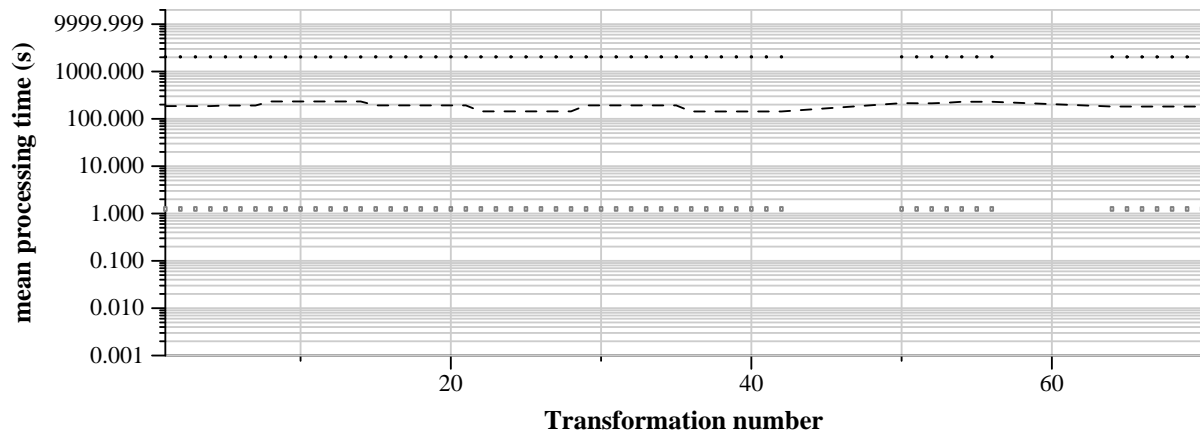

TRECVID 2011: copy detection results (balanced application profile)

Run name: INRIA-LEAR.m.balanced.deaf
Run type: audio+video

Run score (dot) versus median (---) versus best (box) by transformation

Run score (dot) versus median (---) versus best (box) by transformation

Run score (dot) versus median (---) versus best (box) by transformation