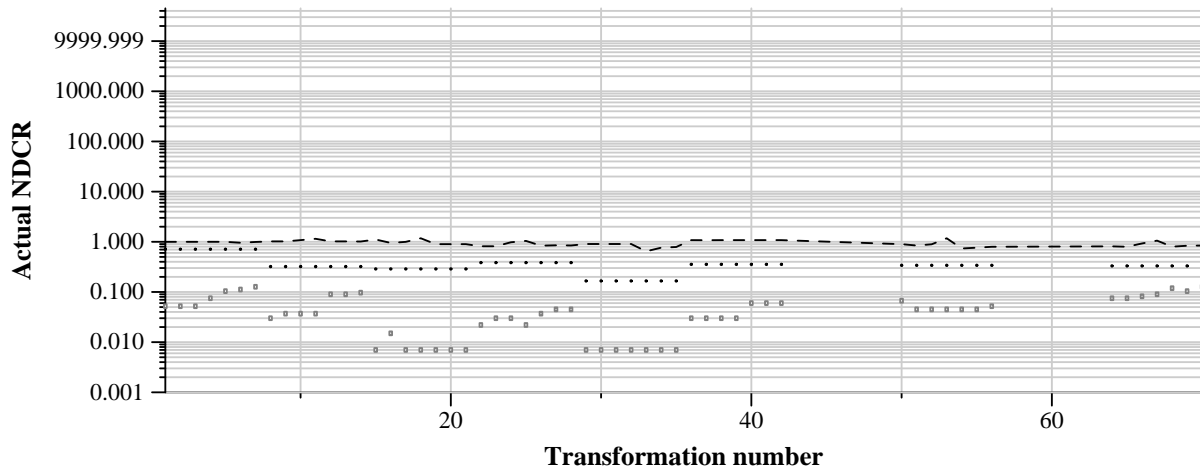

TRECVID 2011: copy detection results (balanced application profile)

Run name: INRIA-LEAR.m.balanced.deaf
Run type: audio+video

Run score (dot) versus median (---) versus best (box) by transformation

Run score (dot) versus median (---) versus best (box) by transformation

Run score (dot) versus median (---) versus best (box) by transformation