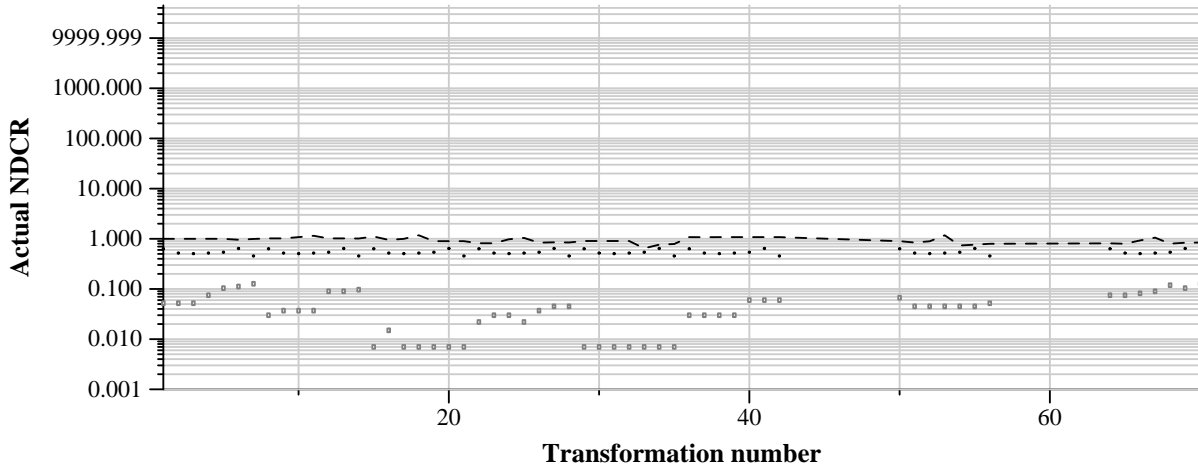

TRECVID 2011: copy detection results (balanced application profile)

Run name: INRIA-TEXMEX.m.balanced.audioonly
Run type: audio+video

Run score (dot) versus median (---) versus best (box) by transformation

Run score (dot) versus median (---) versus best (box) by transformation

Run score (dot) versus median (---) versus best (box) by transformation