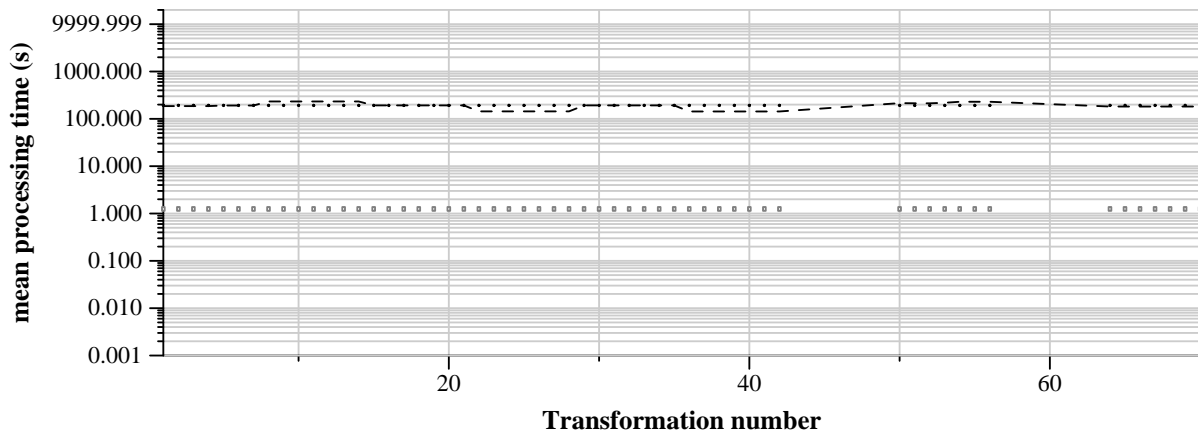

TRECVID 2011: copy detection results (balanced application profile)

Run name: INRIA-TEXMEX.m.balanced.audioonly
Run type: audio+video

Run score (dot) versus median (---) versus best (box) by transformation

Run score (dot) versus median (---) versus best (box) by transformation

Run score (dot) versus median (---) versus best (box) by transformation