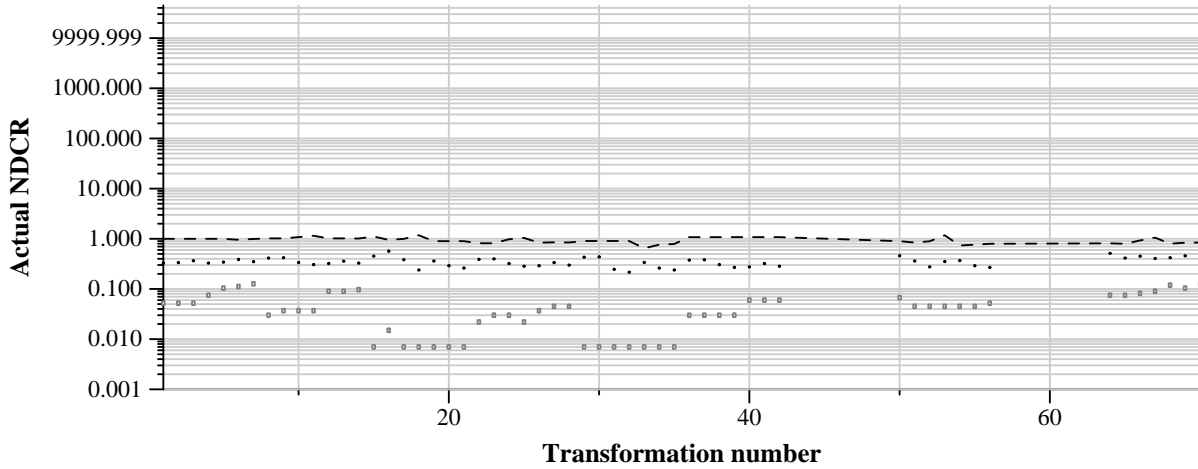

TRECVID 2011: copy detection results (balanced application profile)

Run name: INRIA-TEXMEX.m.balanced.themis  
Run type: audio+video

Run score (dot) versus median (---) versus best (box) by transformation

Run score (dot) versus median (---) versus best (box) by transformation

Run score (dot) versus median (---) versus best (box) by transformation