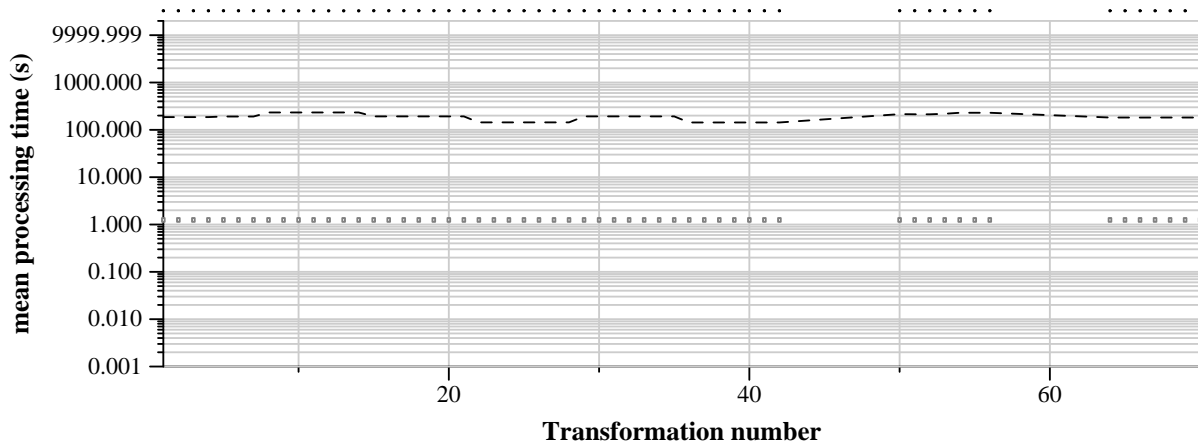

TRECVID 2011: copy detection results (balanced application profile)

Run name: INRIA-TEXMEX.m.balanced.themis  
Run type: audio+video

Run score (dot) versus median (---) versus best (box) by transformation

Run score (dot) versus median (---) versus best (box) by transformation

Run score (dot) versus median (---) versus best (box) by transformation