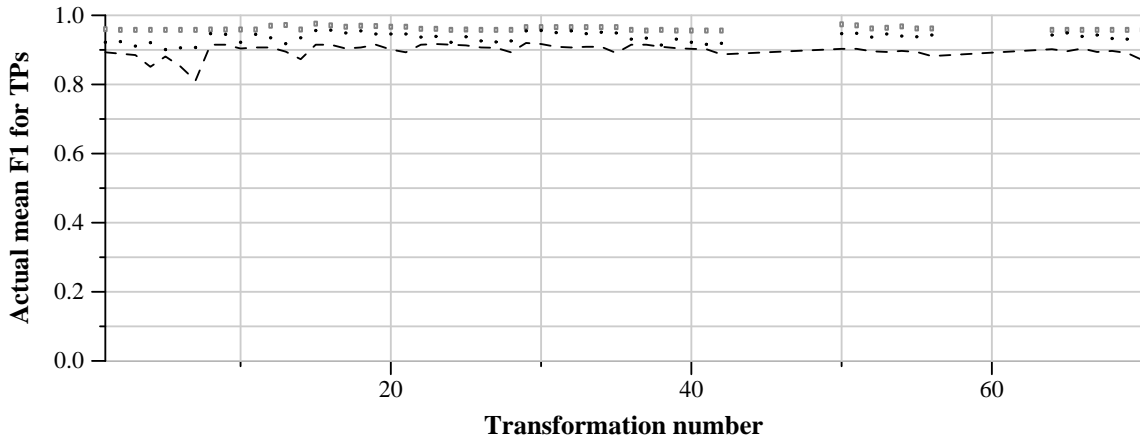

TRECVID 2011: copy detection results (balanced application profile)

Run name: INRIA-TEXMEX.m.balanced.themis  
Run type: audio+video

Run score (dot) versus median (---) versus best (box) by transformation

Run score (dot) versus median (---) versus best (box) by transformation

Run score (dot) versus median (---) versus best (box) by transformation