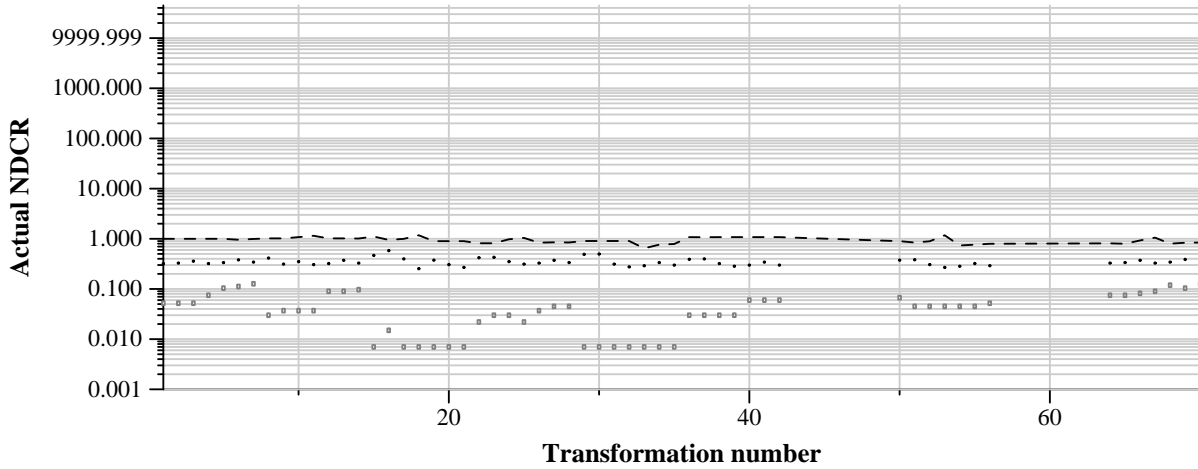

TRECVID 2011: copy detection results (balanced application profile)

Run name: INRIA-TEXMEX.m.balanced.zozo  
Run type: audio+video

Run score (dot) versus median (---) versus best (box) by transformation

Run score (dot) versus median (---) versus best (box) by transformation

Run score (dot) versus median (---) versus best (box) by transformation