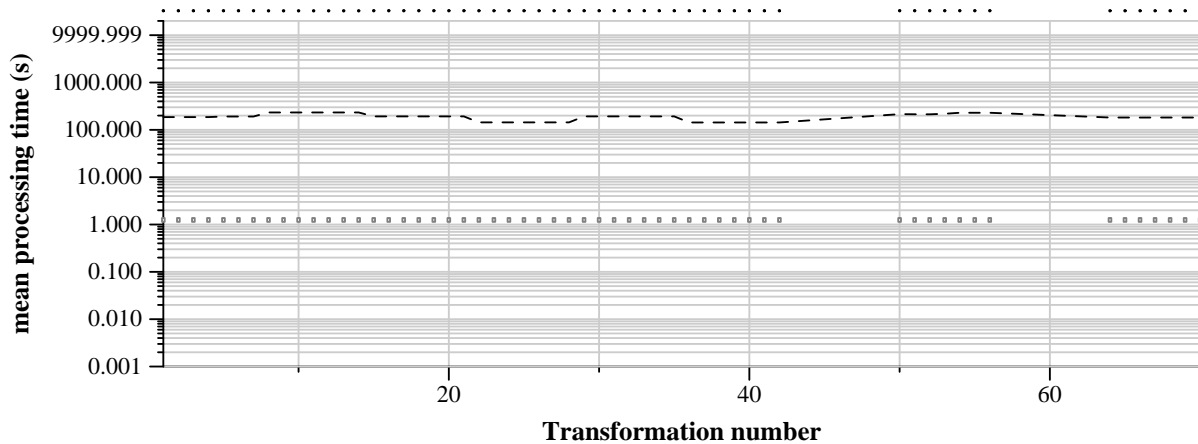

TRECVID 2011: copy detection results (balanced application profile)

Run name: INRIA-TEXMEX.m.balanced.zozo  
Run type: audio+video

Run score (dot) versus median (---) versus best (box) by transformation

Run score (dot) versus median (---) versus best (box) by transformation

Run score (dot) versus median (---) versus best (box) by transformation