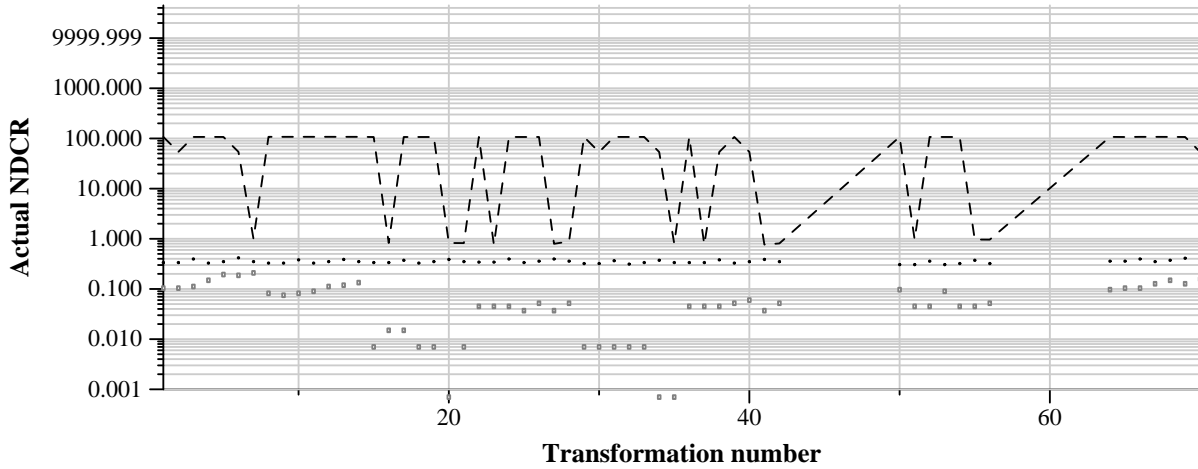

TRECVID 2011: copy detection results (no false alarms application profile)

Run name: INRIA-TEXMEX.m.nofa.tyche
Run type: audio+video

Run score (dot) versus median (---) versus best (box) by transformation

Run score (dot) versus median (---) versus best (box) by transformation

Run score (dot) versus median (---) versus best (box) by transformation