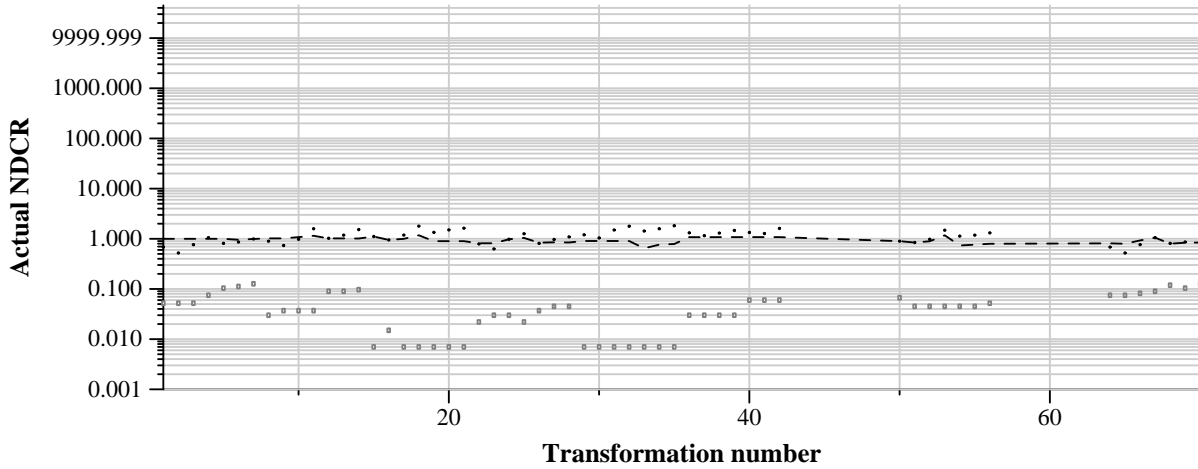

TRECVID 2011: copy detection results (balanced application profile)

Run name: ITU_MSPR.m.balanced.ITUMSPR2
Run type: audio+video

Run score (dot) versus median (---) versus best (box) by transformation

Run score (dot) versus median (---) versus best (box) by transformation

Run score (dot) versus median (---) versus best (box) by transformation