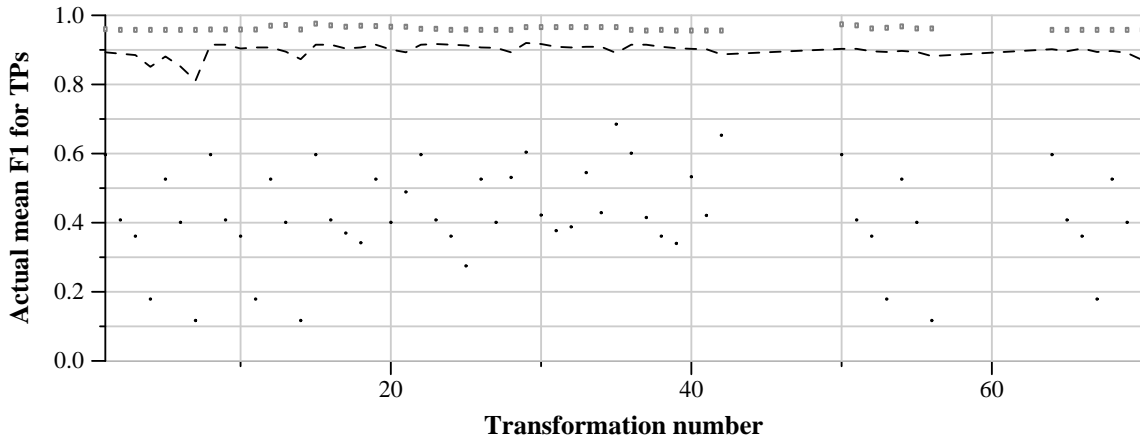

TRECVID 2011: copy detection results (balanced application profile)

Run name: ITU_MSPR.m.balanced.ITUMSPR2
Run type: audio+video

Run score (dot) versus median (---) versus best (box) by transformation

Run score (dot) versus median (---) versus best (box) by transformation

Run score (dot) versus median (---) versus best (box) by transformation