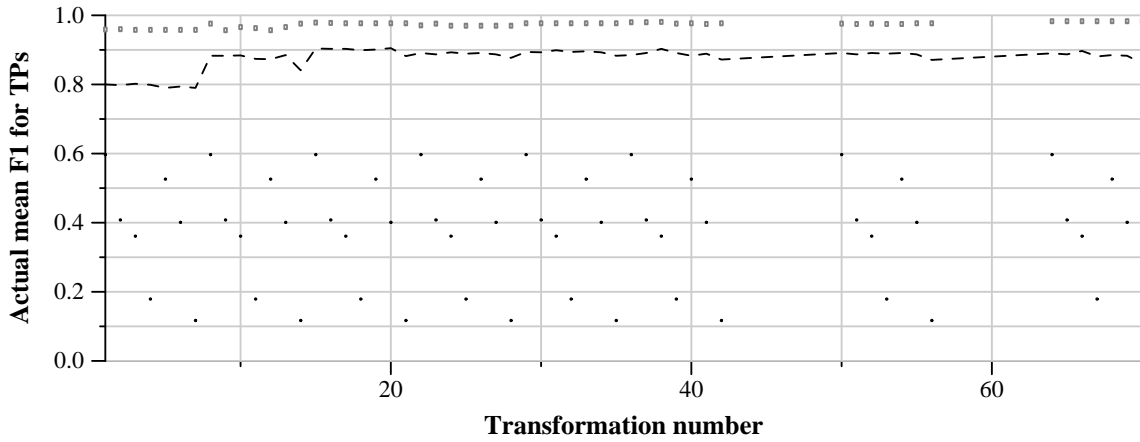

TRECVID 2011: copy detection results (no false alarms application profile)

Run name: ITU_MSPR.m.nofa.ITUMSPR1
Run type: audio+video

Run score (dot) versus median (---) versus best (box) by transformation

Run score (dot) versus median (---) versus best (box) by transformation

Run score (dot) versus median (---) versus best (box) by transformation