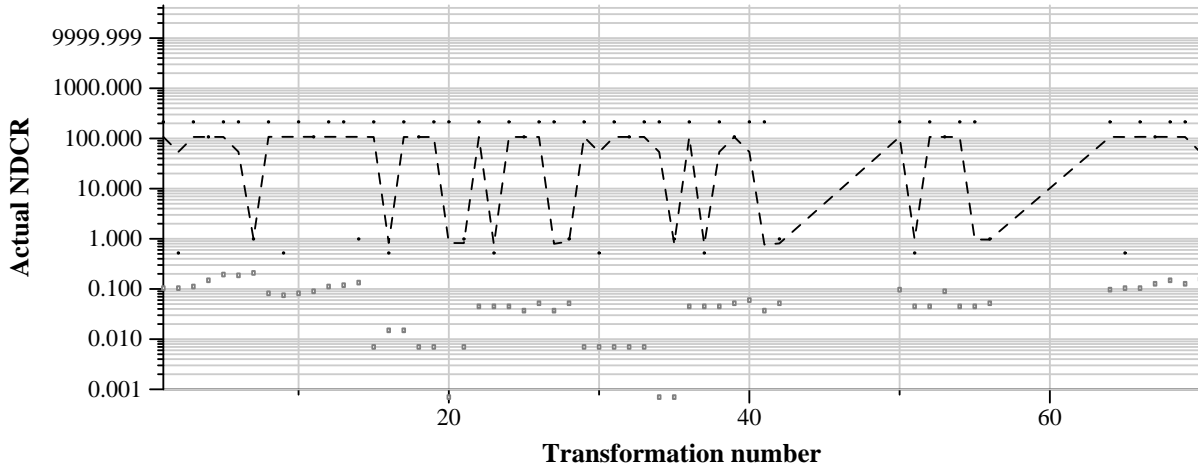

TRECVID 2011: copy detection results (no false alarms application profile)

Run name: ITU_MSPR.m.nofa.ITUMSPR1
Run type: audio+video

Run score (dot) versus median (---) versus best (box) by transformation

Run score (dot) versus median (---) versus best (box) by transformation

Run score (dot) versus median (---) versus best (box) by transformation