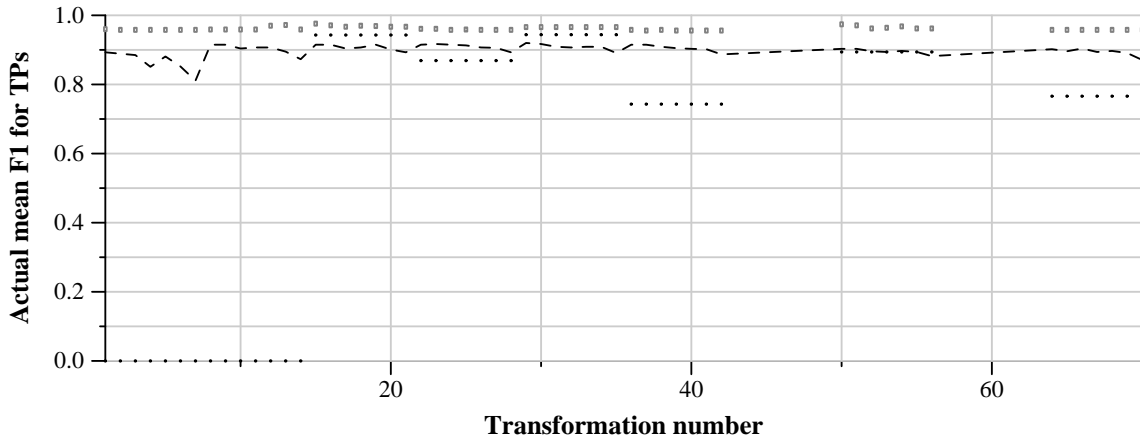

TRECVID 2011: copy detection results (balanced application profile)

Run name: KDDILabs.m.balanced.4sys  
Run type: audio+video

Run score (dot) versus median (---) versus best (box) by transformation

Run score (dot) versus median (---) versus best (box) by transformation

Run score (dot) versus median (---) versus best (box) by transformation