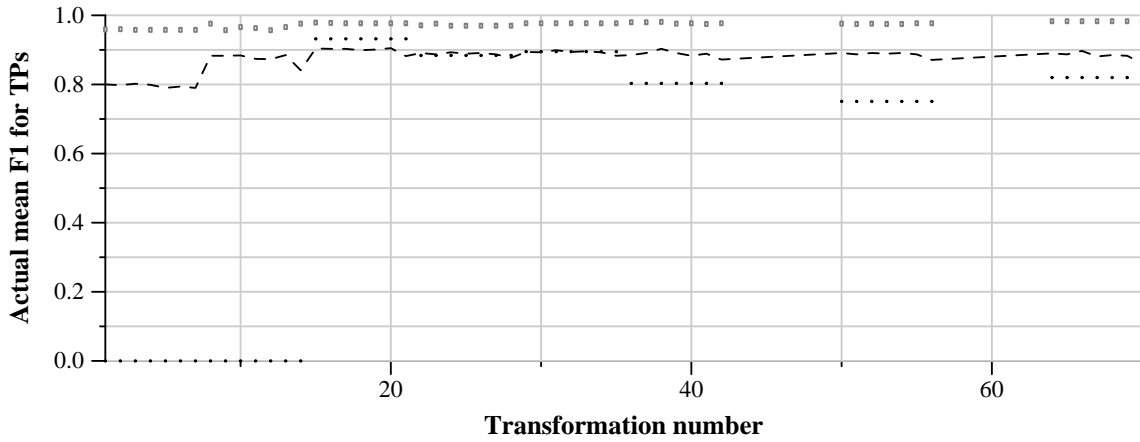

TRECVID 2011: copy detection results (no false alarms application profile)

Run name: KDDILabs.m.nofa.2sys
Run type: audio+video

Run score (dot) versus median (---) versus best (box) by transformation

Run score (dot) versus median (---) versus best (box) by transformation

Run score (dot) versus median (---) versus best (box) by transformation