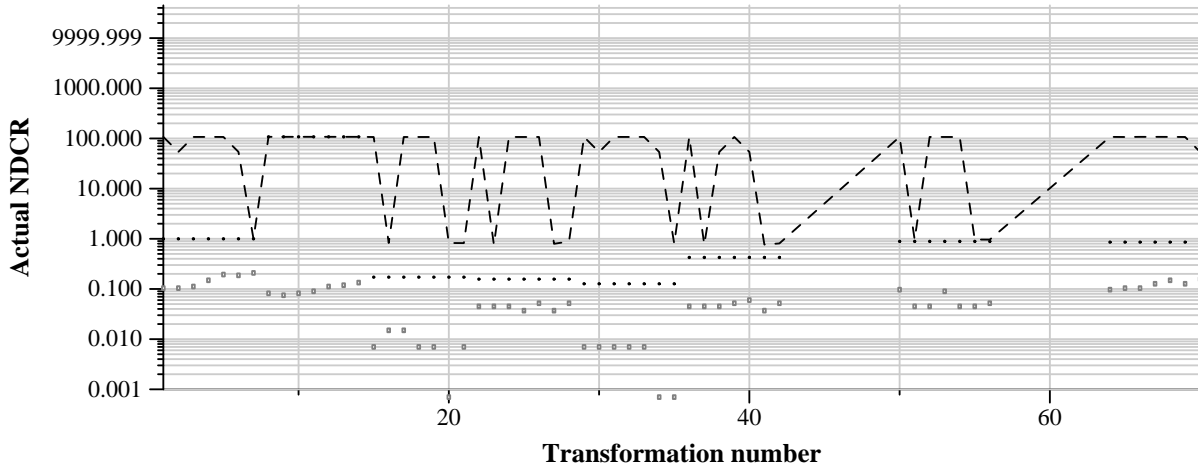

TRECVID 2011: copy detection results (no false alarms application profile)

Run name: KDDILabs.m.nofa.2sys
Run type: audio+video

Run score (dot) versus median (---) versus best (box) by transformation

Run score (dot) versus median (---) versus best (box) by transformation

Run score (dot) versus median (---) versus best (box) by transformation