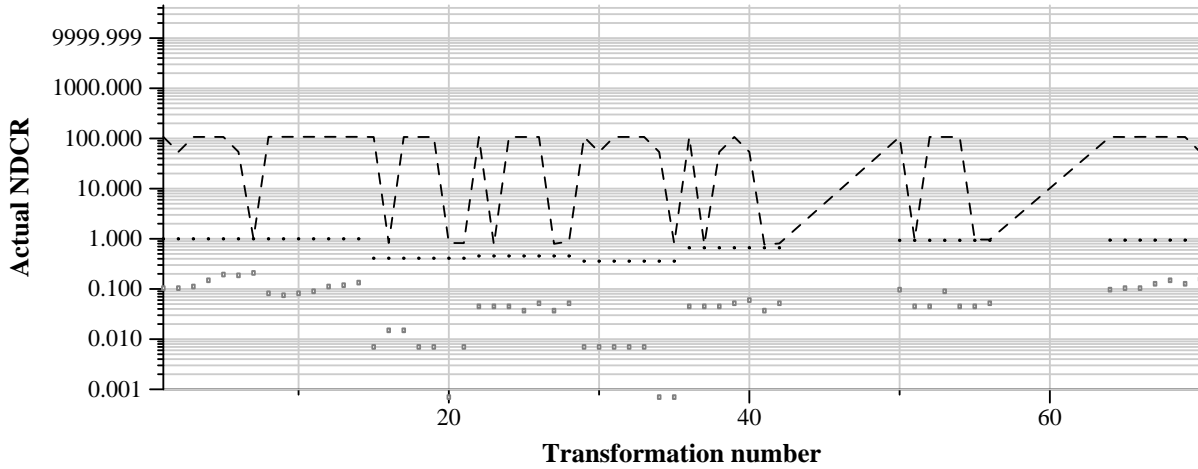

TRECVID 2011: copy detection results (no false alarms application profile)

Run name: KDDILabs.m.nofa.base
Run type: audio+video

Run score (dot) versus median (---) versus best (box) by transformation

Run score (dot) versus median (---) versus best (box) by transformation

Run score (dot) versus median (---) versus best (box) by transformation