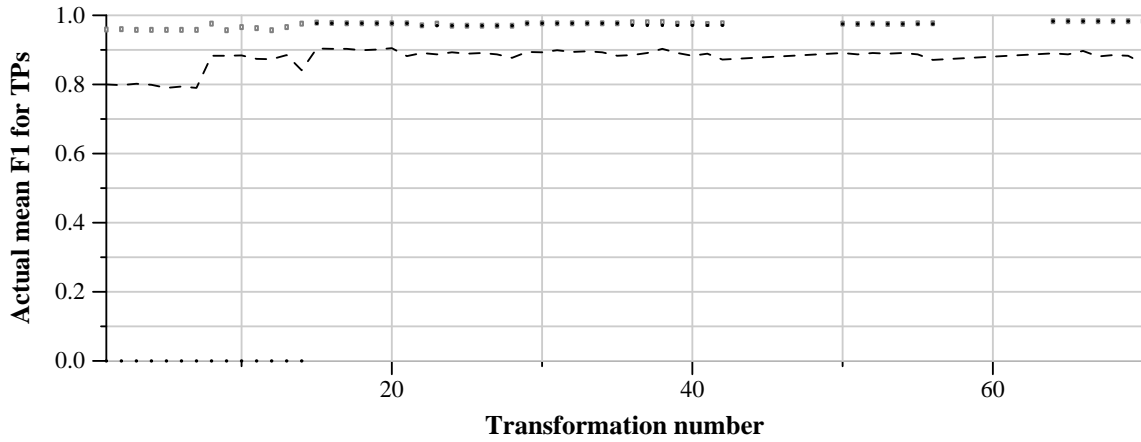

TRECVID 2011: copy detection results (no false alarms application profile)

Run name: KDDILabs.m.nofa.base
Run type: audio+video

Run score (dot) versus median (---) versus best (box) by transformation

Run score (dot) versus median (---) versus best (box) by transformation

Run score (dot) versus median (---) versus best (box) by transformation