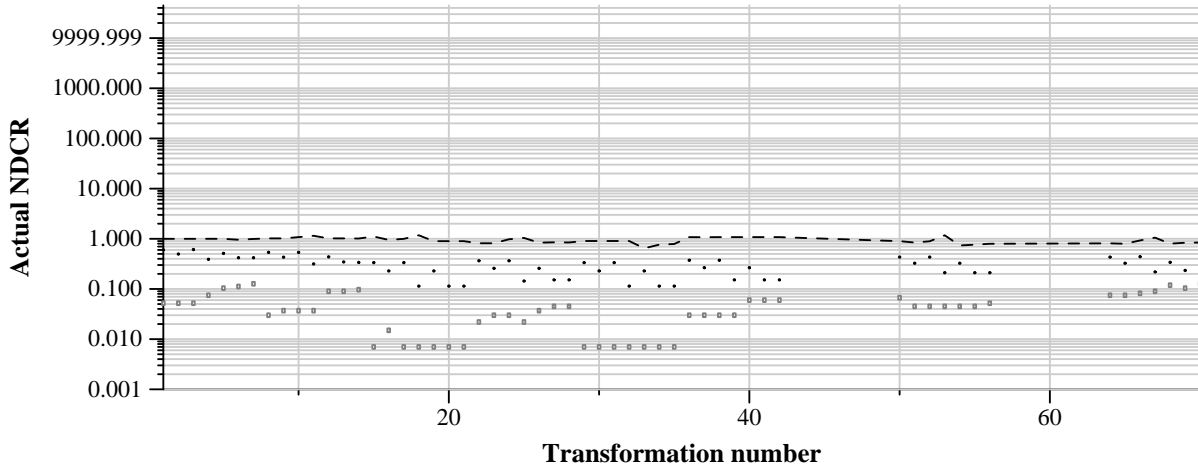

TRECVID 2011: copy detection results (balanced application profile)

Run name: NTT-CSL.m.balanced.1  
Run type: audio+video

Run score (dot) versus median (---) versus best (box) by transformation

Run score (dot) versus median (---) versus best (box) by transformation

Run score (dot) versus median (---) versus best (box) by transformation