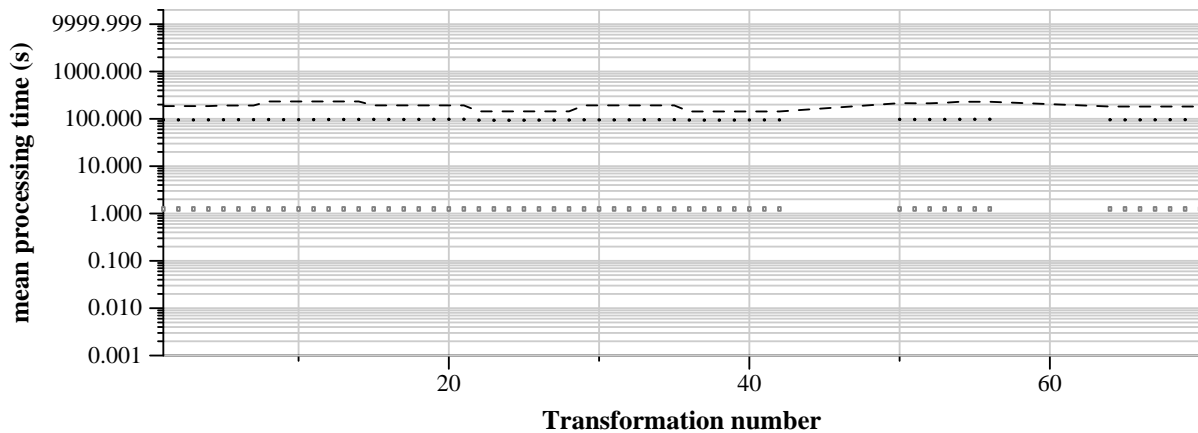

TRECVID 2011: copy detection results (balanced application profile)

Run name: NTT-CSL.m.balanced.1  
Run type: audio+video

Run score (dot) versus median (---) versus best (box) by transformation

Run score (dot) versus median (---) versus best (box) by transformation

Run score (dot) versus median (---) versus best (box) by transformation