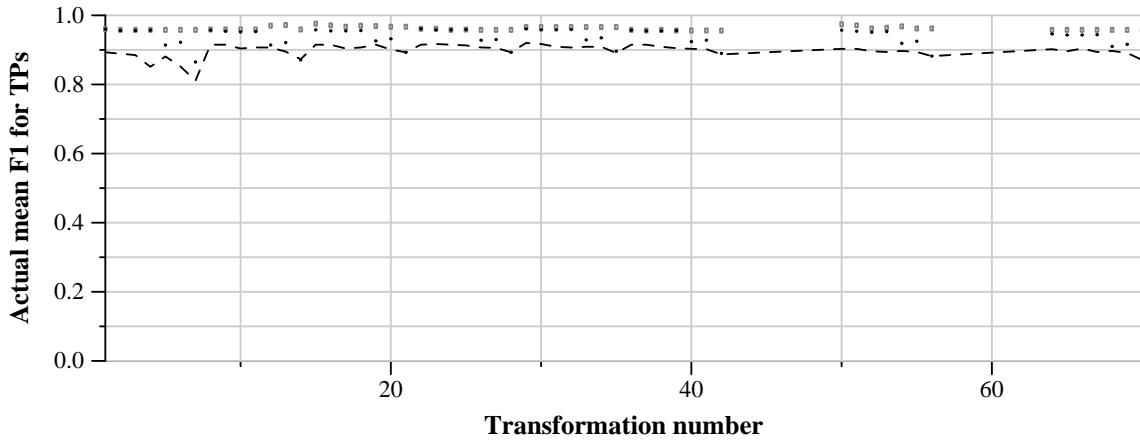

TRECVID 2011: copy detection results (balanced application profile)

Run name: NTT-CSL.m.balanced.1  
Run type: audio+video

Run score (dot) versus median (---) versus best (box) by transformation

Run score (dot) versus median (---) versus best (box) by transformation

Run score (dot) versus median (---) versus best (box) by transformation