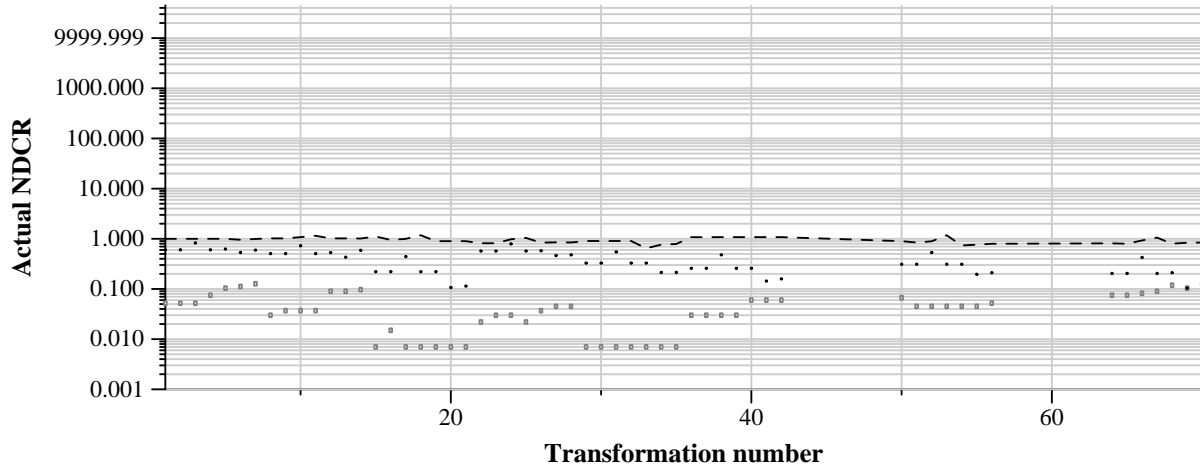

TRECVID 2011: copy detection results (balanced application profile)

Run name: NTT-CSL.m.balanced.2
Run type: audio+video

Run score (dot) versus median (---) versus best (box) by transformation

Run score (dot) versus median (---) versus best (box) by transformation

Run score (dot) versus median (---) versus best (box) by transformation