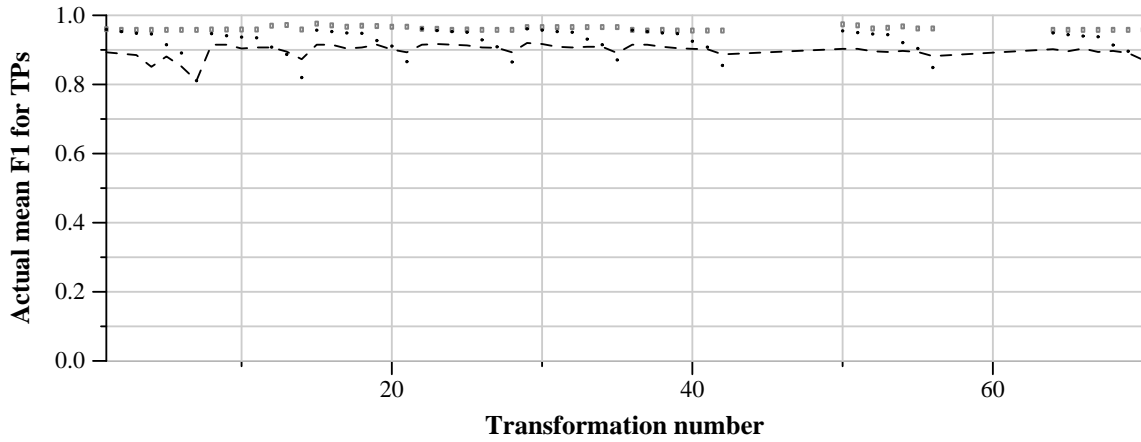

TRECVID 2011: copy detection results (balanced application profile)

Run name: NTT-CSL.m.balanced.2
Run type: audio+video

Run score (dot) versus median (---) versus best (box) by transformation

Run score (dot) versus median (---) versus best (box) by transformation

Run score (dot) versus median (---) versus best (box) by transformation