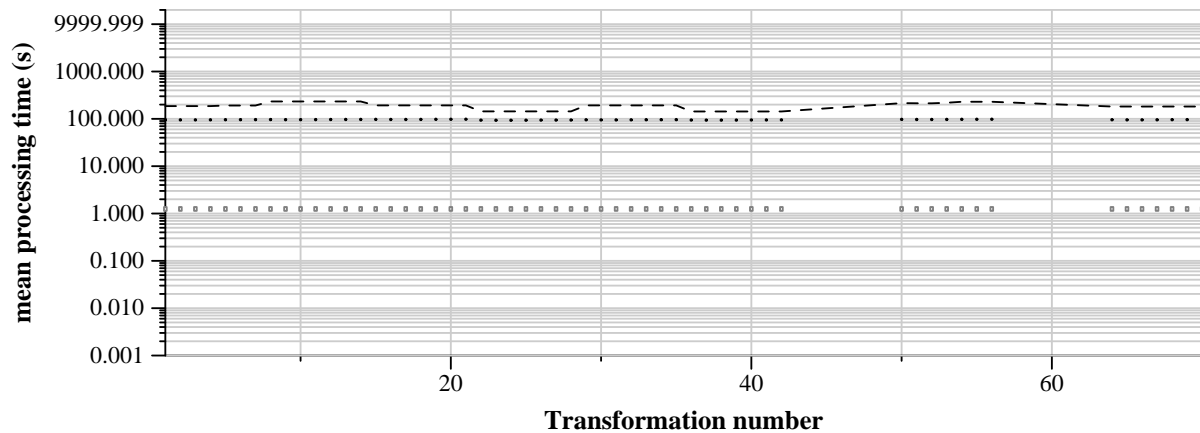

TRECVID 2011: copy detection results (balanced application profile)

Run name: NTT-CSL.m.balanced.2
Run type: audio+video

Run score (dot) versus median (---) versus best (box) by transformation

Run score (dot) versus median (---) versus best (box) by transformation

Run score (dot) versus median (---) versus best (box) by transformation