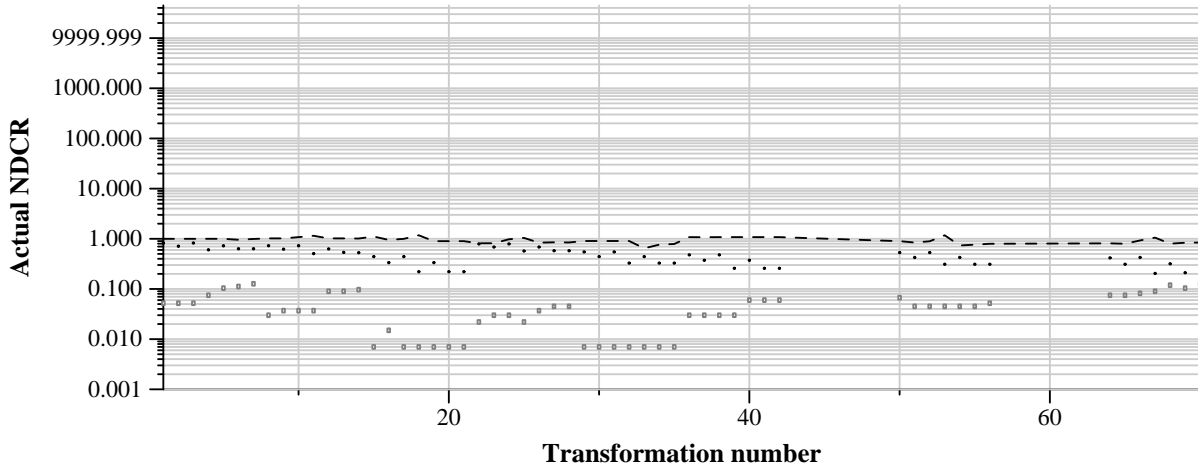

TRECVID 2011: copy detection results (balanced application profile)

Run name: NTT-CSL.m.balanced.3
Run type: audio+video

Run score (dot) versus median (---) versus best (box) by transformation

Run score (dot) versus median (---) versus best (box) by transformation

Run score (dot) versus median (---) versus best (box) by transformation