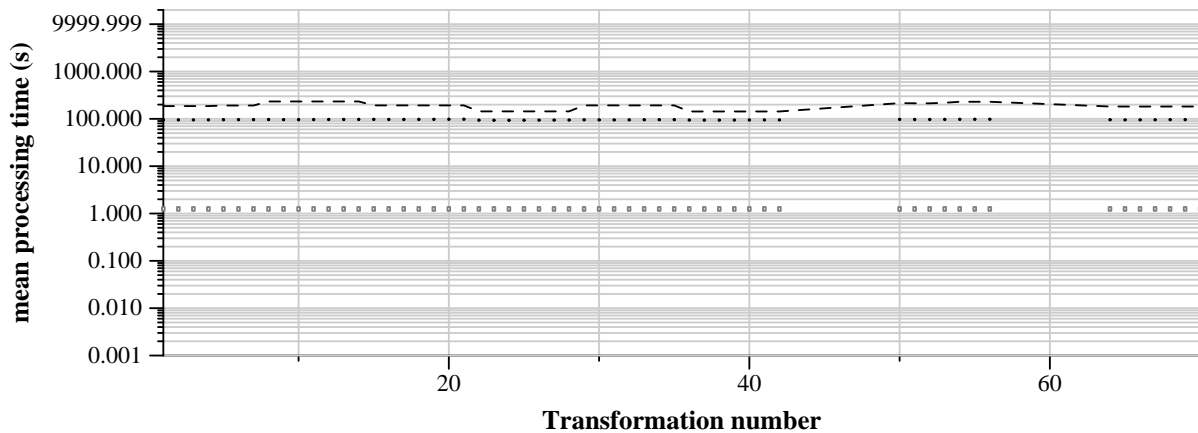

TRECVID 2011: copy detection results (balanced application profile)

Run name: NTT-CSL.m.balanced.3
Run type: audio+video

Run score (dot) versus median (---) versus best (box) by transformation

Run score (dot) versus median (---) versus best (box) by transformation

Run score (dot) versus median (---) versus best (box) by transformation