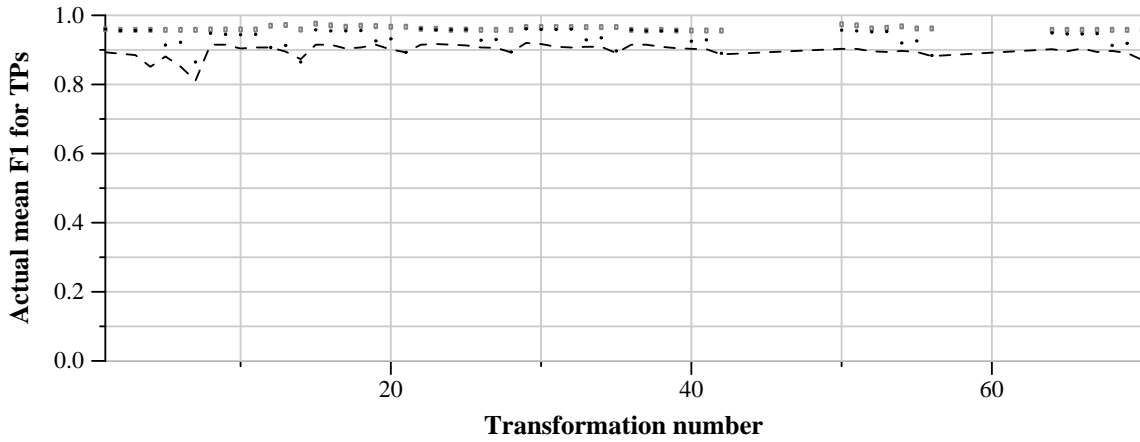

TRECVID 2011: copy detection results (balanced application profile)

Run name: NTT-CSL.m.balanced.3
Run type: audio+video

Run score (dot) versus median (---) versus best (box) by transformation

Run score (dot) versus median (---) versus best (box) by transformation

Run score (dot) versus median (---) versus best (box) by transformation