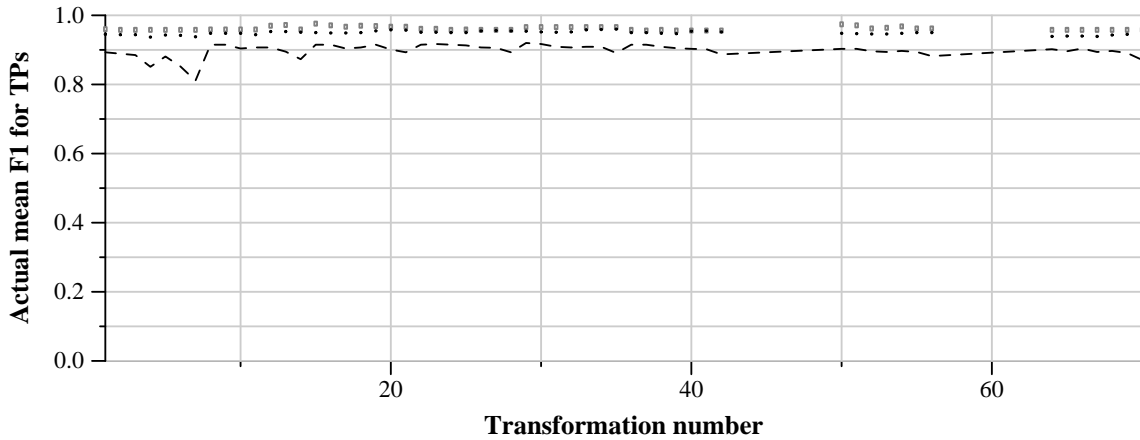

TRECVID 2011: copy detection results (balanced application profile)

Run name: PKU-IDM.m.balanced.cascade
Run type: audio+video

Run score (dot) versus median (---) versus best (box) by transformation

Run score (dot) versus median (---) versus best (box) by transformation

Run score (dot) versus median (---) versus best (box) by transformation