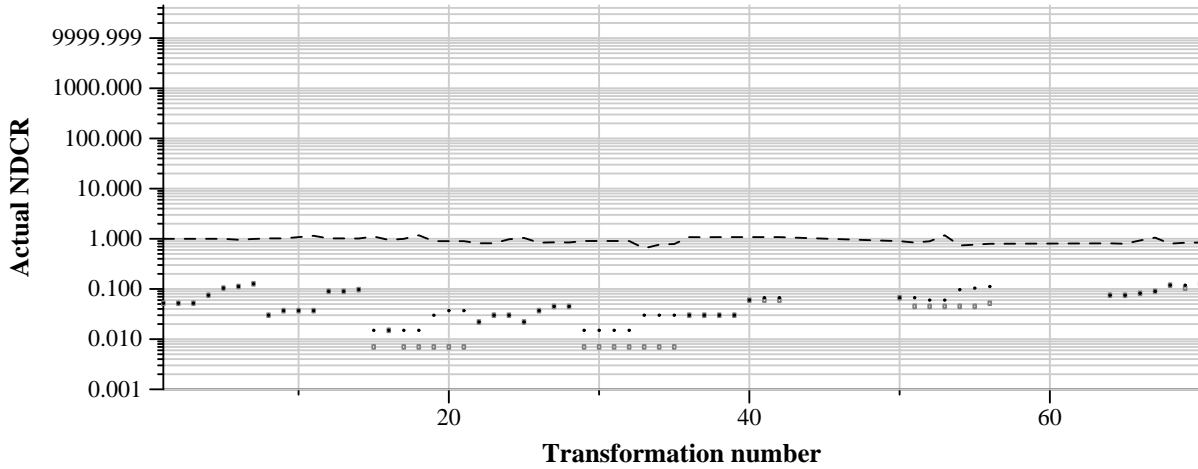

TRECVID 2011: copy detection results (balanced application profile)

Run name: PKU-IDM.m.balanced.cascade
Run type: audio+video

Run score (dot) versus median (---) versus best (box) by transformation

Run score (dot) versus median (---) versus best (box) by transformation

Run score (dot) versus median (---) versus best (box) by transformation