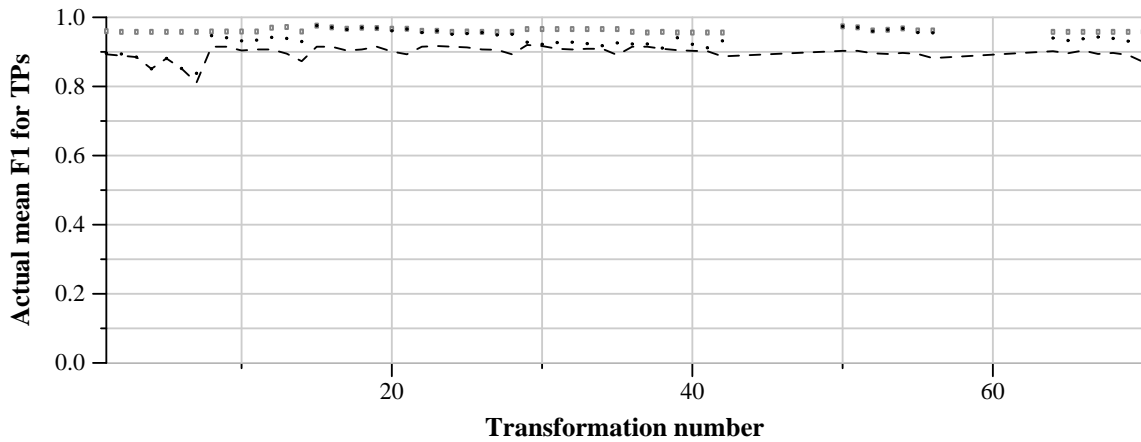

TRECVID 2011: copy detection results (balanced application profile)

Run name: PRISMA.m.balanced.EhdRgbAud
Run type: audio+video

Run score (dot) versus median (---) versus best (box) by transformation

Run score (dot) versus median (---) versus best (box) by transformation

Run score (dot) versus median (---) versus best (box) by transformation