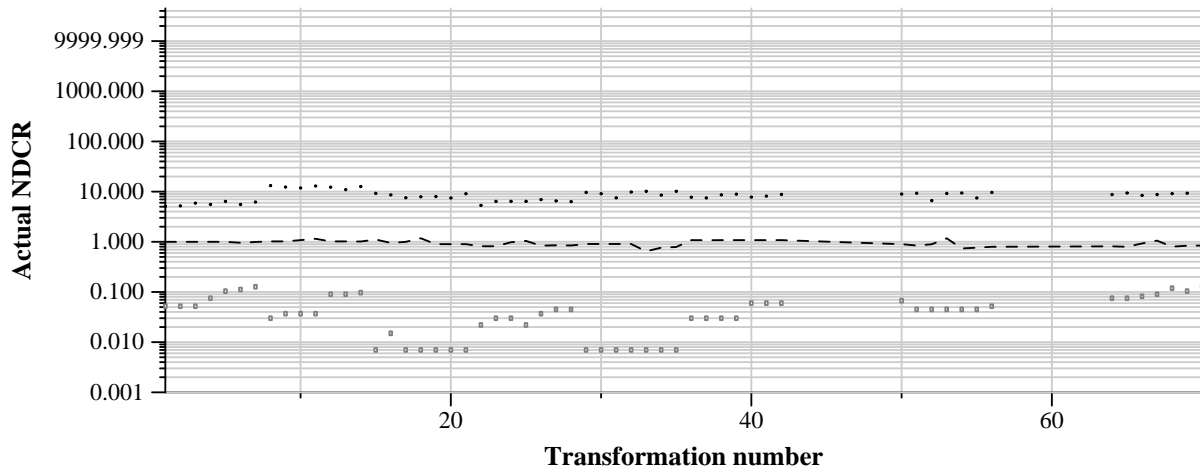

TRECVID 2011: copy detection results (balanced application profile)

Run name: PRISMA.m.balanced.EhdRgbAud
Run type: audio+video

Run score (dot) versus median (---) versus best (box) by transformation

Run score (dot) versus median (---) versus best (box) by transformation

Run score (dot) versus median (---) versus best (box) by transformation