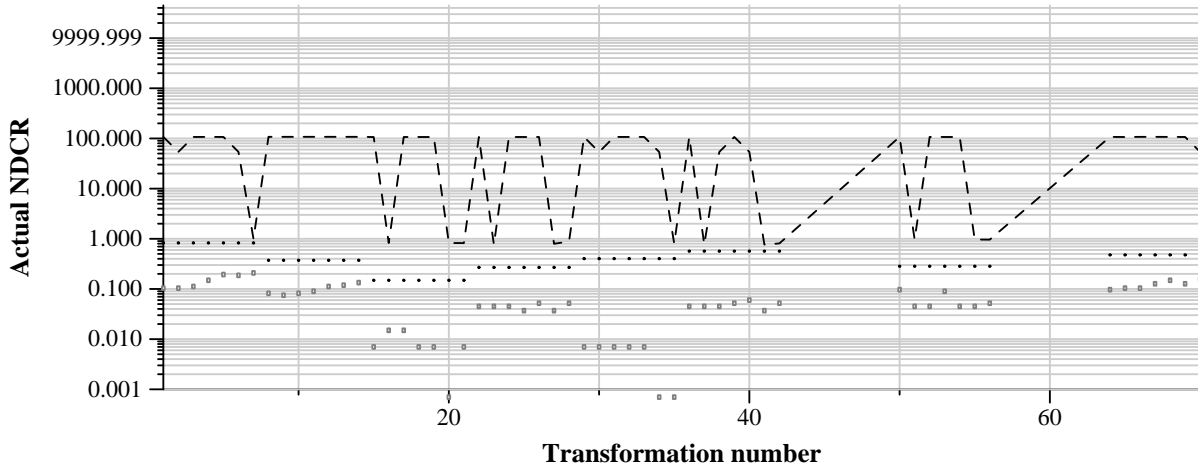

TRECVID 2011: copy detection results (no false alarms application profile)

Run name: PRISMA.m.nofa.EhdGry
Run type: audio+video

Run score (dot) versus median (---) versus best (box) by transformation

Run score (dot) versus median (---) versus best (box) by transformation

Run score (dot) versus median (---) versus best (box) by transformation