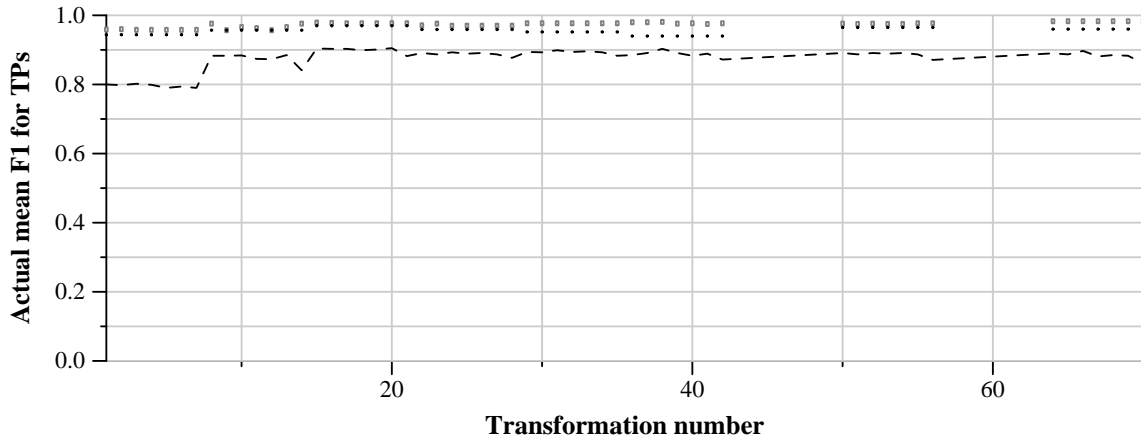

TRECVID 2011: copy detection results (no false alarms application profile)

Run name: PRISMA.m.nofa.EhdGry
Run type: audio+video

Run score (dot) versus median (---) versus best (box) by transformation

Run score (dot) versus median (---) versus best (box) by transformation

Run score (dot) versus median (---) versus best (box) by transformation