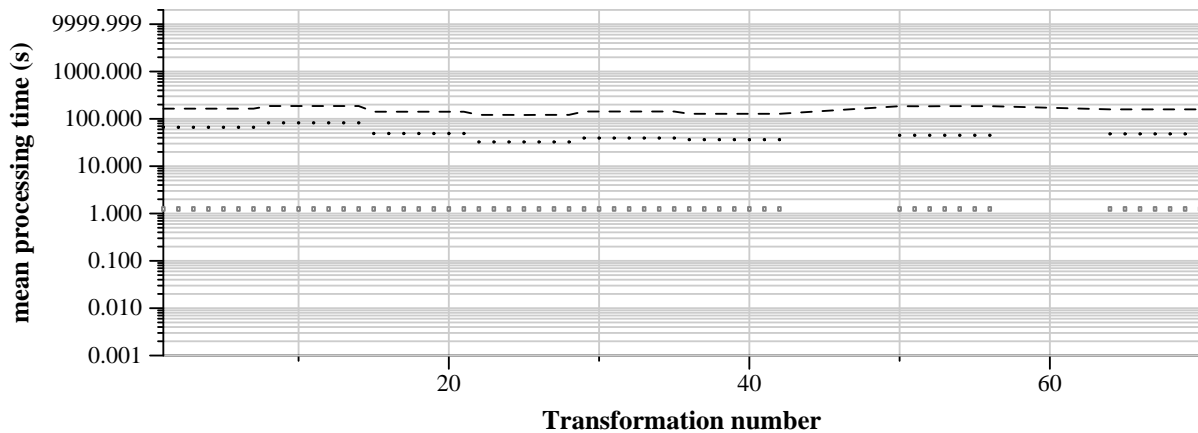

TRECVID 2011: copy detection results (no false alarms application profile)

Run name: PRISMA.m.nofa.EhdGry
Run type: audio+video

Run score (dot) versus median (---) versus best (box) by transformation

Run score (dot) versus median (---) versus best (box) by transformation

Run score (dot) versus median (---) versus best (box) by transformation