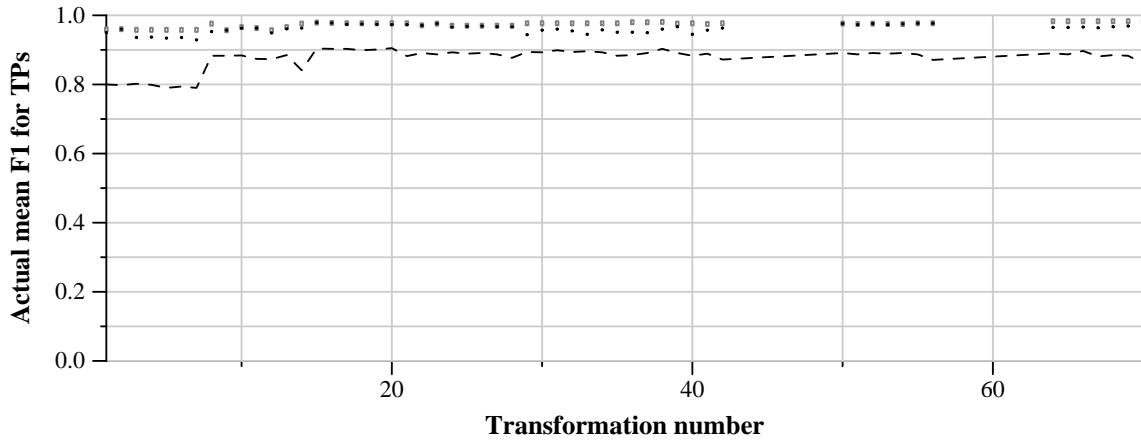

TRECVID 2011: copy detection results (no false alarms application profile)

Run name: PRISMA.m.nofa.EhdRgbAud
Run type: audio+video

Run score (dot) versus median (---) versus best (box) by transformation

Run score (dot) versus median (---) versus best (box) by transformation

Run score (dot) versus median (---) versus best (box) by transformation