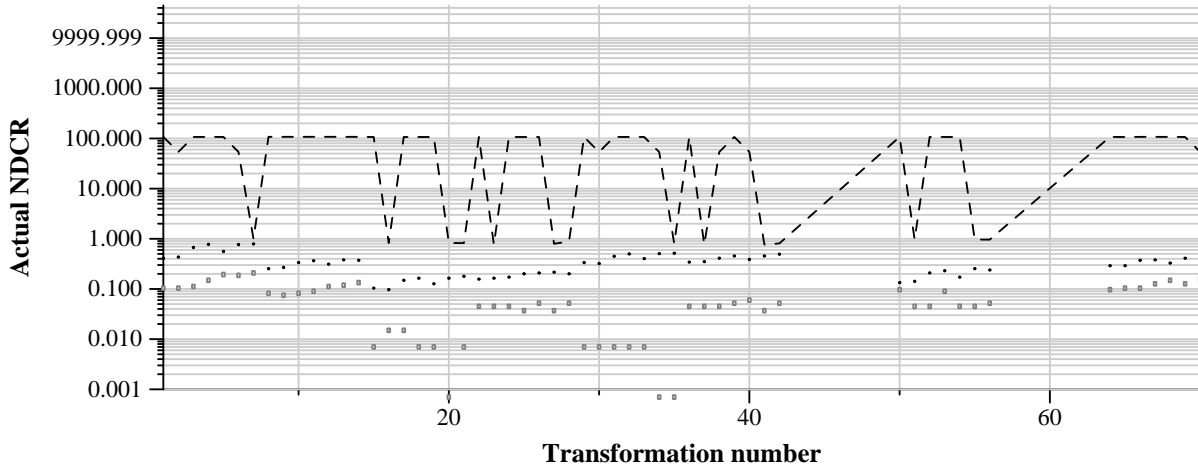

TRECVID 2011: copy detection results (no false alarms application profile)

Run name: PRISMA.m.nofa.EhdRgbAud
Run type: audio+video

Run score (dot) versus median (---) versus best (box) by transformation

Run score (dot) versus median (---) versus best (box) by transformation

Run score (dot) versus median (---) versus best (box) by transformation