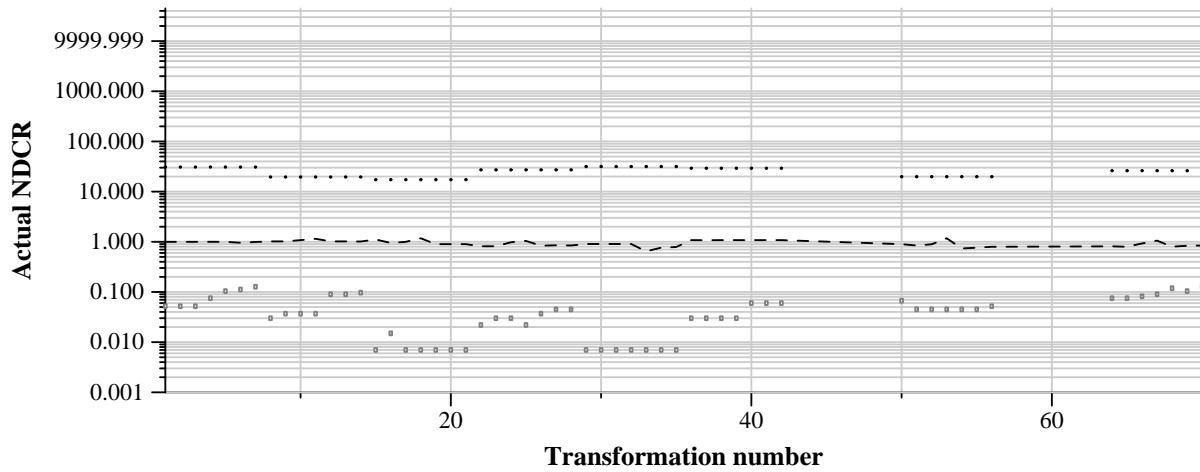

TRECVID 2011: copy detection results (balanced application profile)

Run name: RMIT.m.balanced.VideoBal5  
Run type: audio+video

Run score (dot) versus median (---) versus best (box) by transformation

Run score (dot) versus median (---) versus best (box) by transformation

Run score (dot) versus median (---) versus best (box) by transformation