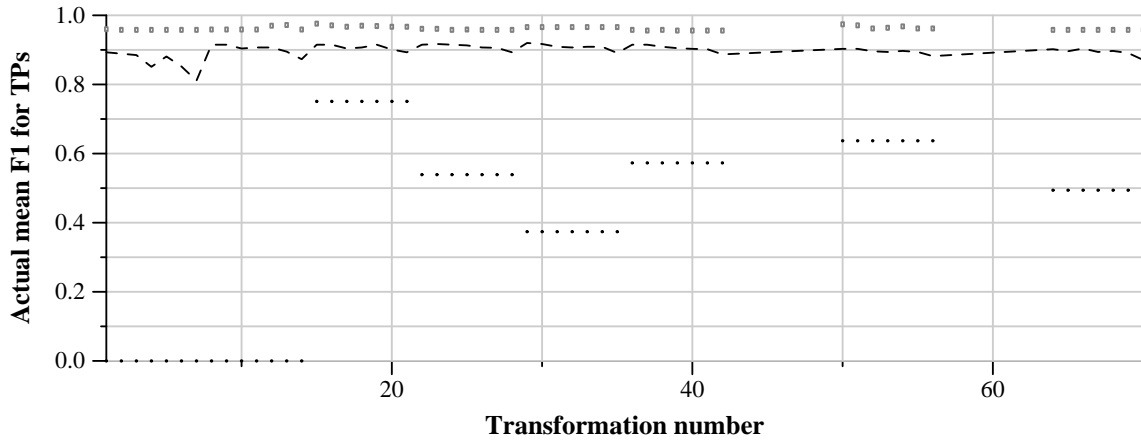

TRECVID 2011: copy detection results (balanced application profile)

Run name: RMIT.m.balanced.VideoBal6
Run type: audio+video

Run score (dot) versus median (---) versus best (box) by transformation

Run score (dot) versus median (---) versus best (box) by transformation

Run score (dot) versus median (---) versus best (box) by transformation