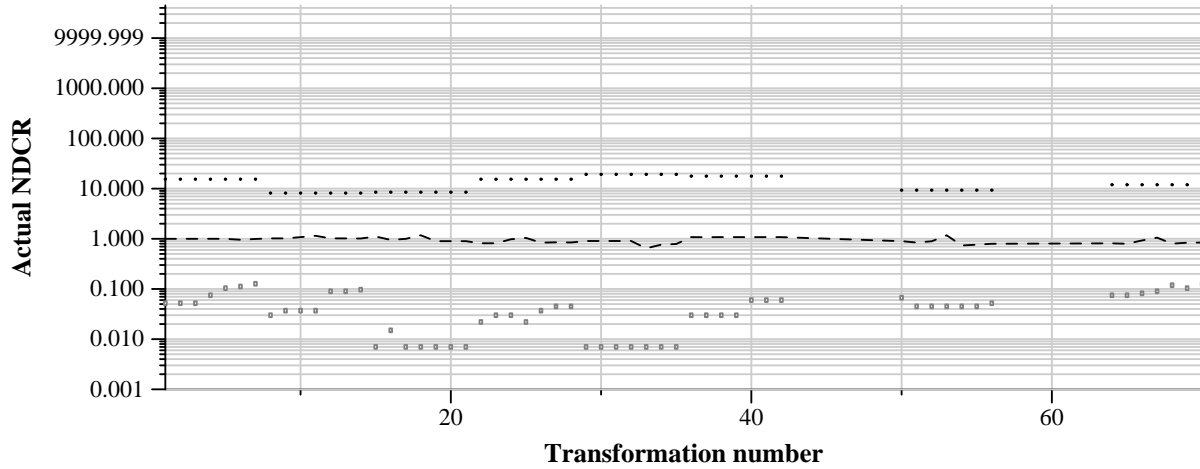

TRECVID 2011: copy detection results (balanced application profile)

Run name: RMIT.m.balanced.VideoBal6
Run type: audio+video

Run score (dot) versus median (---) versus best (box) by transformation

Run score (dot) versus median (---) versus best (box) by transformation

Run score (dot) versus median (---) versus best (box) by transformation