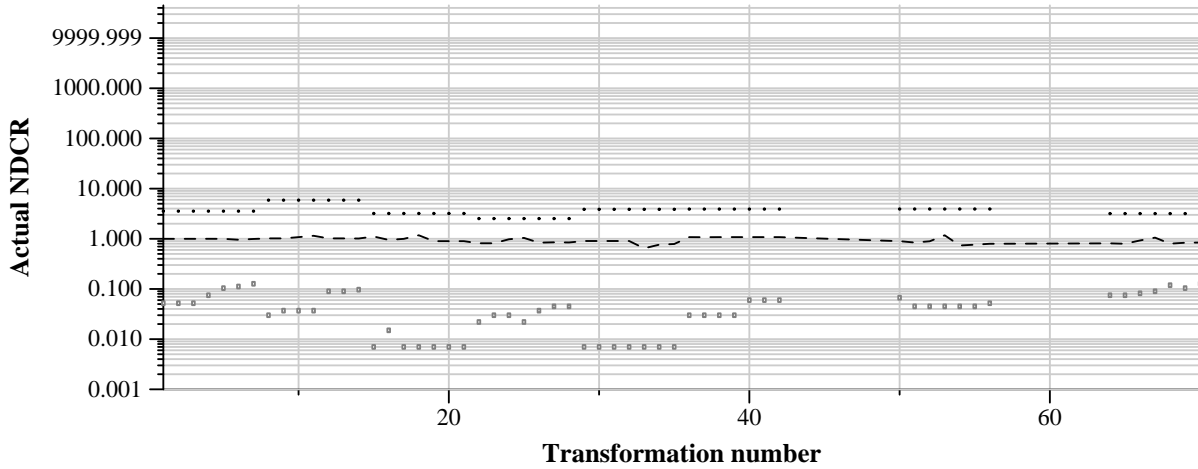

TRECVID 2011: copy detection results (balanced application profile)

Run name: SYSU-GITL.m.balanced.videoonly2
Run type: audio+video

Run score (dot) versus median (---) versus best (box) by transformation

Run score (dot) versus median (---) versus best (box) by transformation

Run score (dot) versus median (---) versus best (box) by transformation