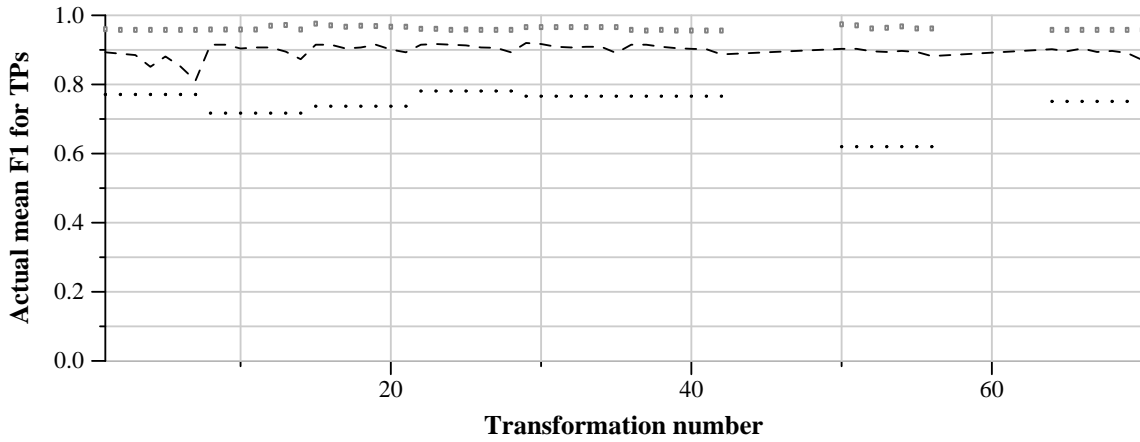

TRECVID 2011: copy detection results (balanced application profile)

Run name: SYSU-GITL.m.balanced.videoonly2
Run type: audio+video

Run score (dot) versus median (---) versus best (box) by transformation

Run score (dot) versus median (---) versus best (box) by transformation

Run score (dot) versus median (---) versus best (box) by transformation