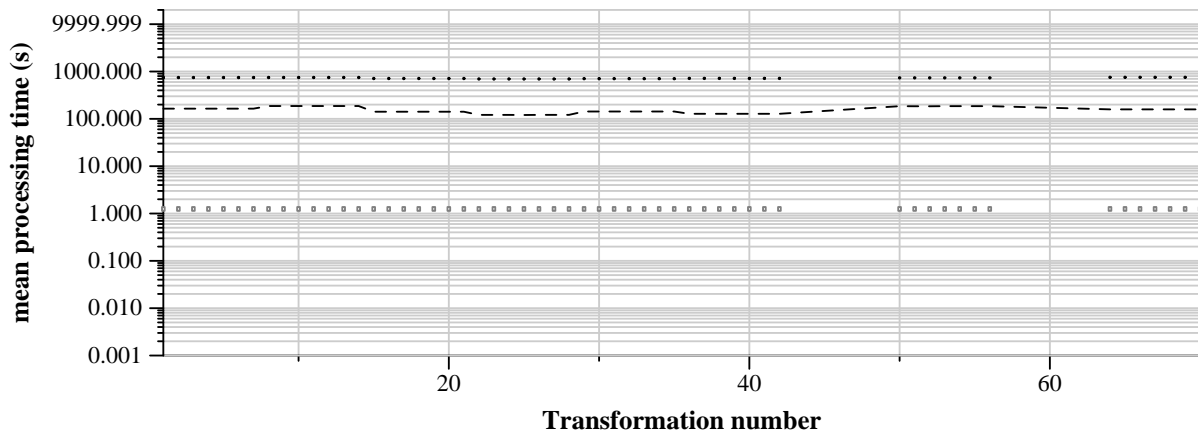

TRECVID 2011: copy detection results (no false alarms application profile)

Run name: SYSU-GITL.m.nofa.videoonly1
Run type: audio+video

Run score (dot) versus median (---) versus best (box) by transformation

Run score (dot) versus median (---) versus best (box) by transformation

Run score (dot) versus median (---) versus best (box) by transformation