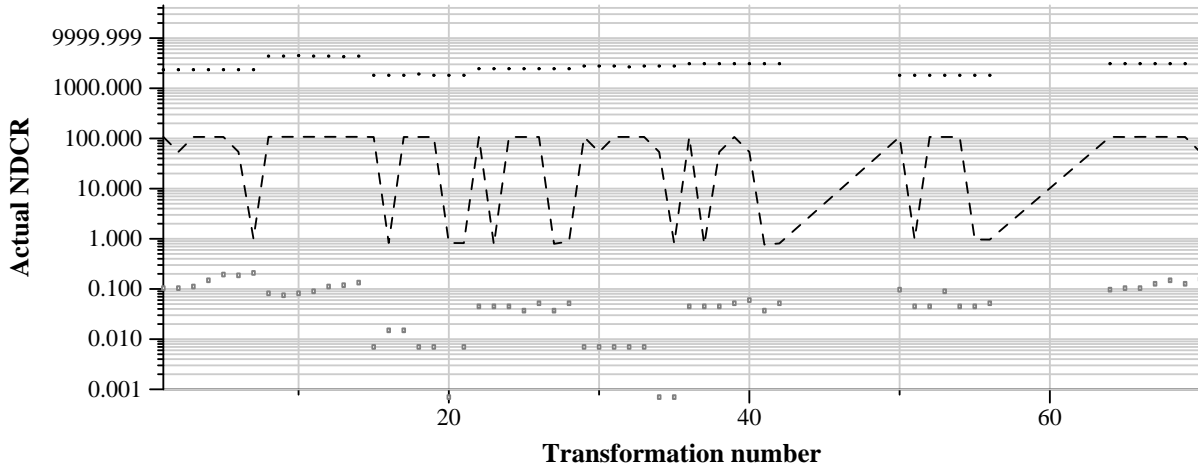

TRECVID 2011: copy detection results (no false alarms application profile)

Run name: SYSU-GITL.m.nofa.videoonly1
Run type: audio+video

Run score (dot) versus median (---) versus best (box) by transformation

Run score (dot) versus median (---) versus best (box) by transformation

Run score (dot) versus median (---) versus best (box) by transformation