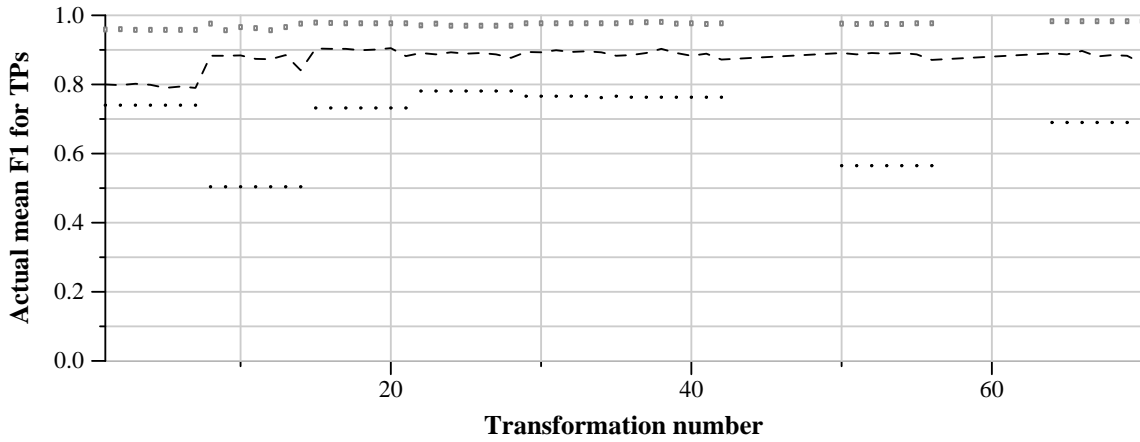

TRECVID 2011: copy detection results (no false alarms application profile)

Run name: SYSU-GITL.m.nofa.videoonly1
Run type: audio+video

Run score (dot) versus median (---) versus best (box) by transformation

Run score (dot) versus median (---) versus best (box) by transformation

Run score (dot) versus median (---) versus best (box) by transformation