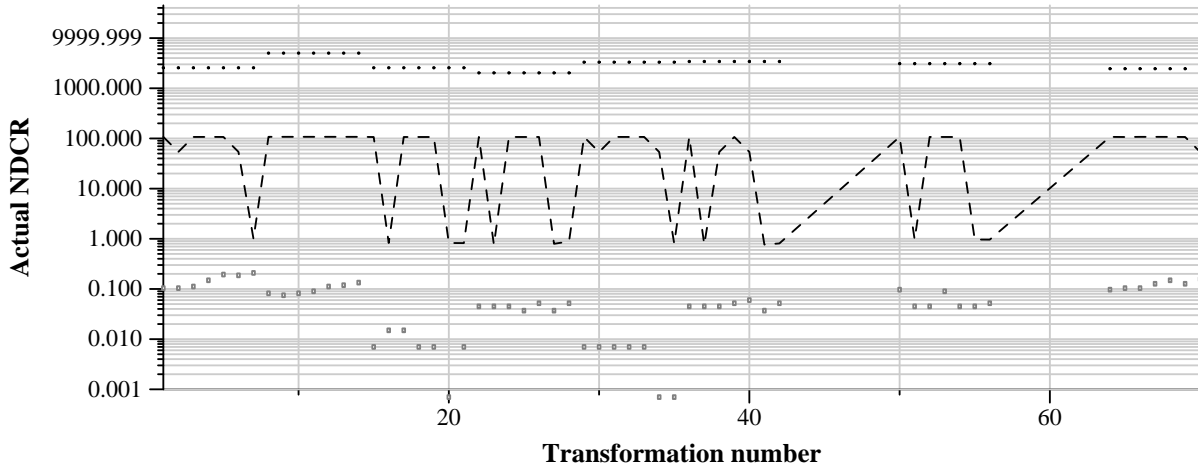

TRECVID 2011: copy detection results (no false alarms application profile)

Run name: SYSU-GITL.m.nofa.videoonly2  
Run type: audio+video

Run score (dot) versus median (---) versus best (box) by transformation

Run score (dot) versus median (---) versus best (box) by transformation

Run score (dot) versus median (---) versus best (box) by transformation