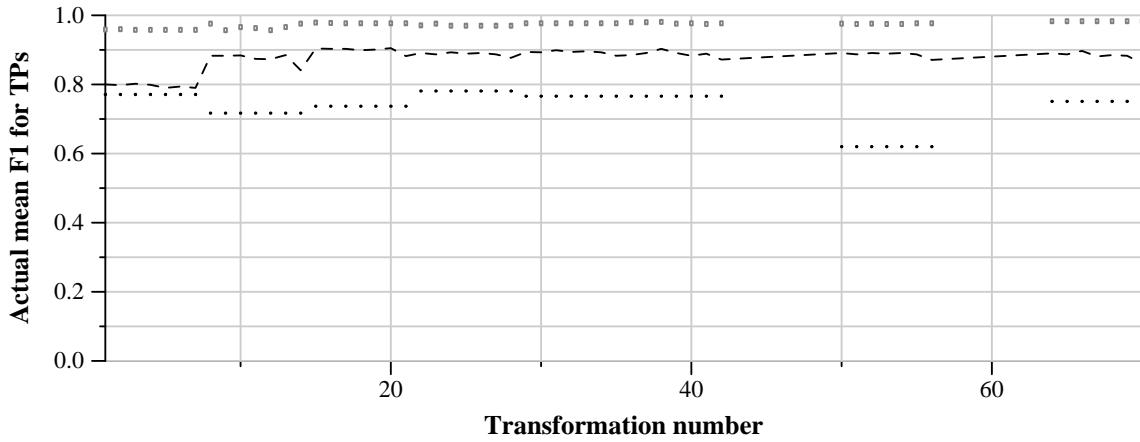

TRECVID 2011: copy detection results (no false alarms application profile)

Run name: SYSU-GITL.m.nofa.videoonly2  
Run type: audio+video

Run score (dot) versus median (---) versus best (box) by transformation

Run score (dot) versus median (---) versus best (box) by transformation

Run score (dot) versus median (---) versus best (box) by transformation