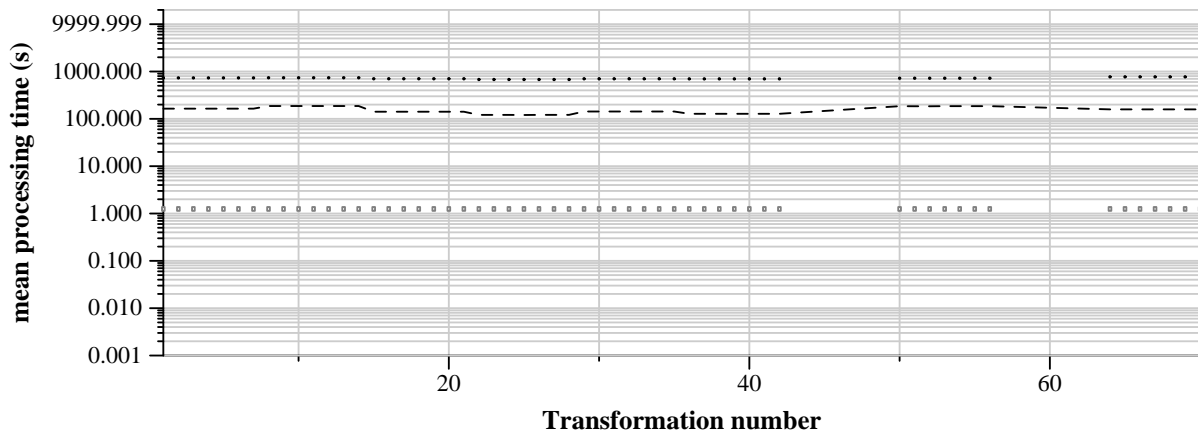

TRECVID 2011: copy detection results (no false alarms application profile)

Run name: SYSU-GITL.m.nofa.videoonly2  
Run type: audio+video

Run score (dot) versus median (---) versus best (box) by transformation

Run score (dot) versus median (---) versus best (box) by transformation

Run score (dot) versus median (---) versus best (box) by transformation