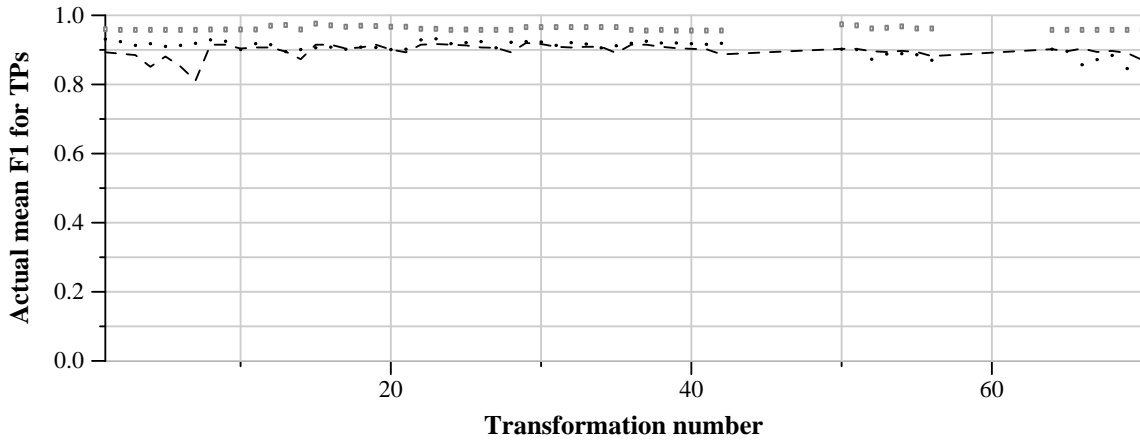

TRECVID 2011: copy detection results (balanced application profile)

Run name: Telefonica-research.m.balanced.multimodal
Run type: audio+video

Run score (dot) versus median (---) versus best (box) by transformation

Run score (dot) versus median (---) versus best (box) by transformation

Run score (dot) versus median (---) versus best (box) by transformation