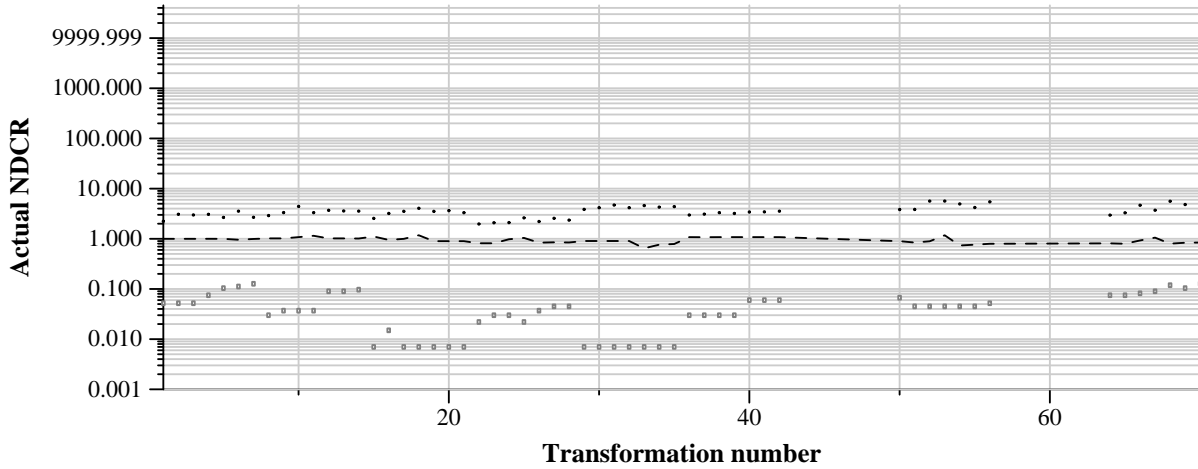

TRECVID 2011: copy detection results (balanced application profile)

Run name: Telefonica-research.m.balanced.multimodal
Run type: audio+video

Run score (dot) versus median (---) versus best (box) by transformation

Run score (dot) versus median (---) versus best (box) by transformation

Run score (dot) versus median (---) versus best (box) by transformation