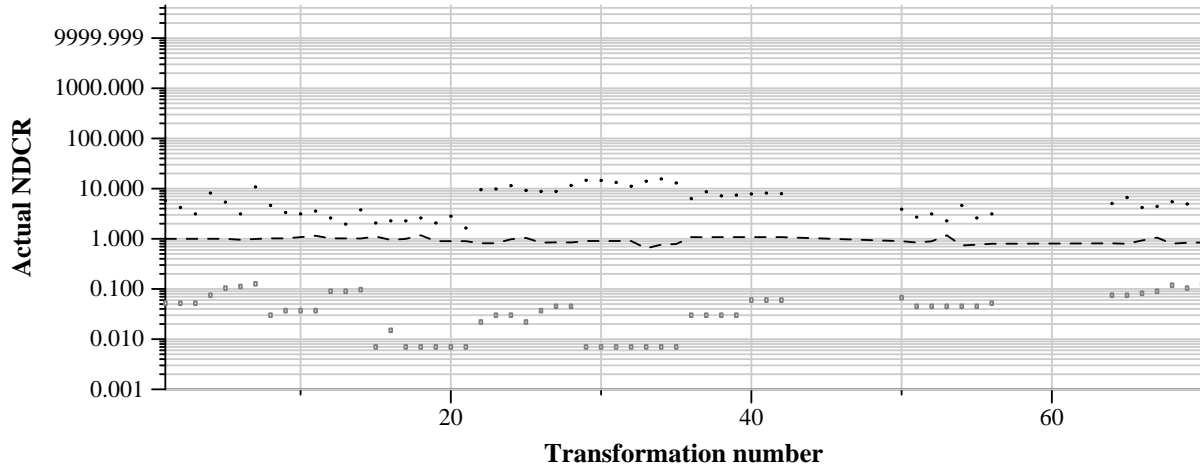

TRECVID 2011: copy detection results (balanced application profile)

Run name: UQMSG.m.balanced.mfh
Run type: audio+video

Run score (dot) versus median (---) versus best (box) by transformation

Run score (dot) versus median (---) versus best (box) by transformation

Run score (dot) versus median (---) versus best (box) by transformation