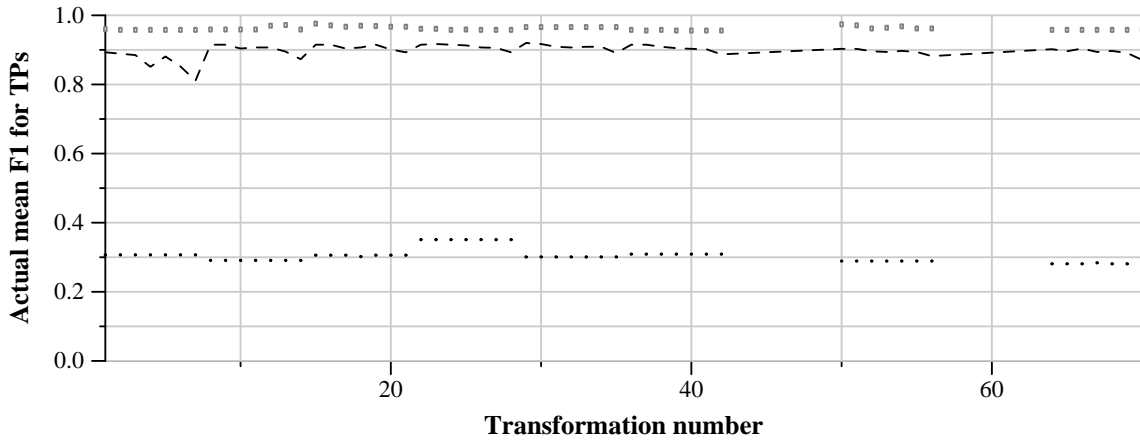

TRECVID 2011: copy detection results (balanced application profile)

Run name: USC-UTSA.m.balanced.test
Run type: audio+video

Run score (dot) versus median (---) versus best (box) by transformation

Run score (dot) versus median (---) versus best (box) by transformation

Run score (dot) versus median (---) versus best (box) by transformation