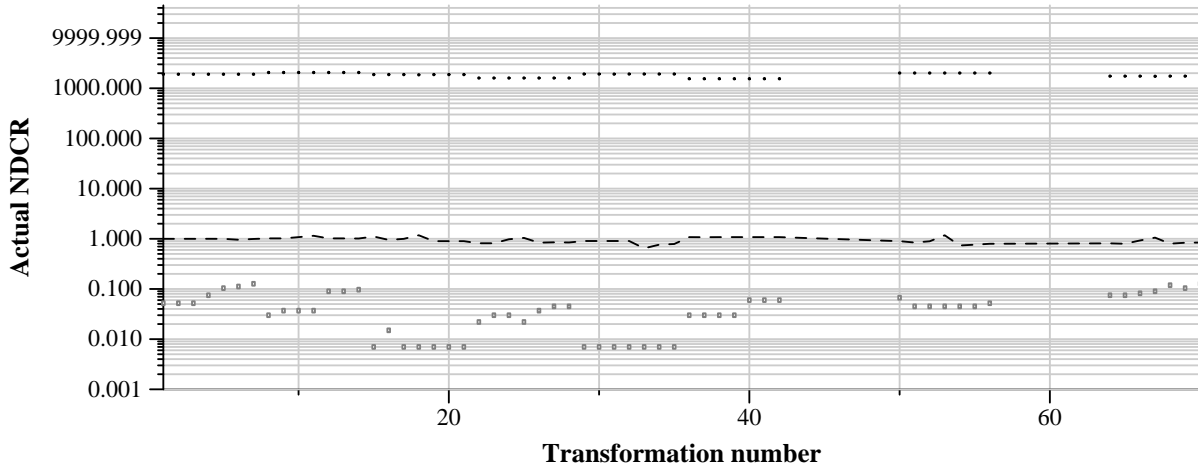

TRECVID 2011: copy detection results (balanced application profile)

Run name: USC-UTSA.m.balanced.test
Run type: audio+video

Run score (dot) versus median (---) versus best (box) by transformation

Run score (dot) versus median (---) versus best (box) by transformation

Run score (dot) versus median (---) versus best (box) by transformation