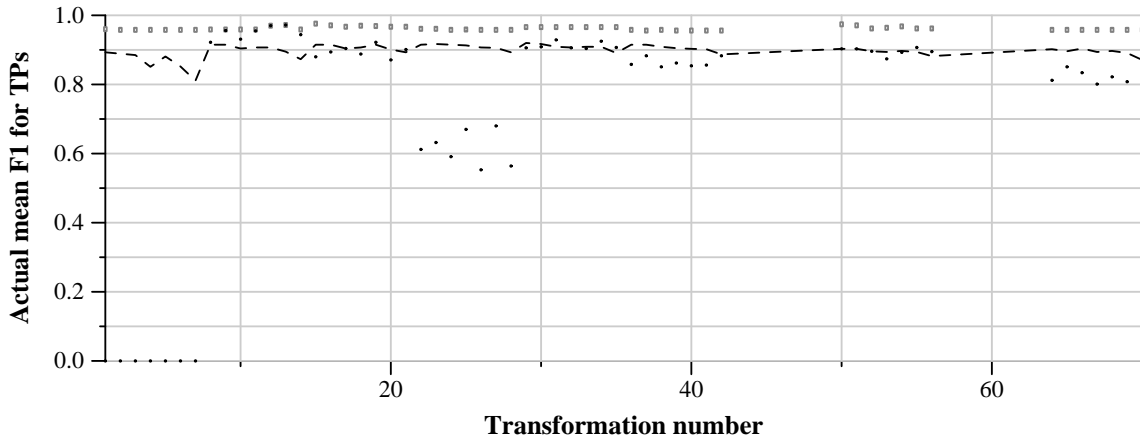

TRECVID 2011: copy detection results (balanced application profile)

Run name: brno.m.balanced.brnoccd
Run type: audio+video

Run score (dot) versus median (---) versus best (box) by transformation

Run score (dot) versus median (---) versus best (box) by transformation

Run score (dot) versus median (---) versus best (box) by transformation