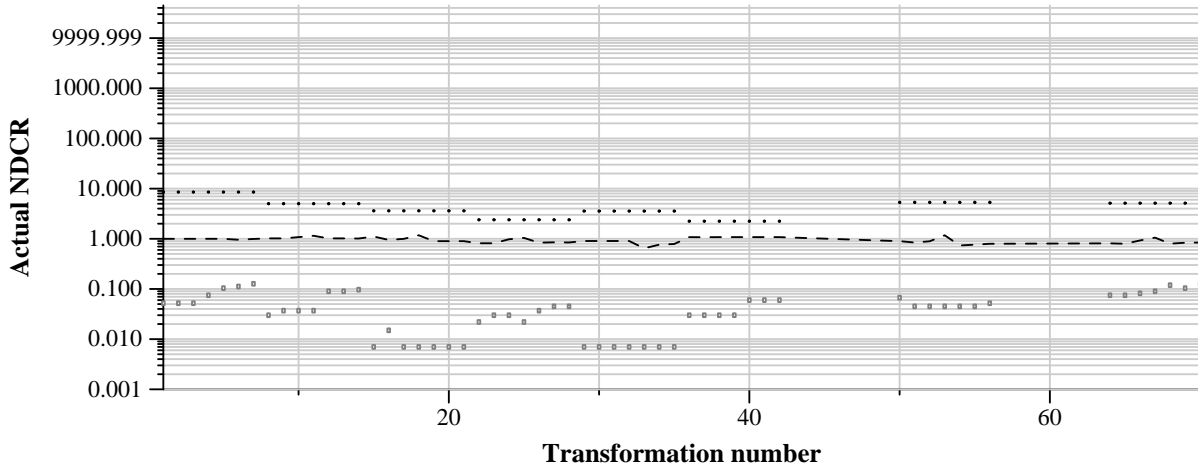

TRECVID 2011: copy detection results (balanced application profile)

Run name: iupr-dfki.m.balanced.fsift
Run type: audio+video

Run score (dot) versus median (---) versus best (box) by transformation

Run score (dot) versus median (---) versus best (box) by transformation

Run score (dot) versus median (---) versus best (box) by transformation