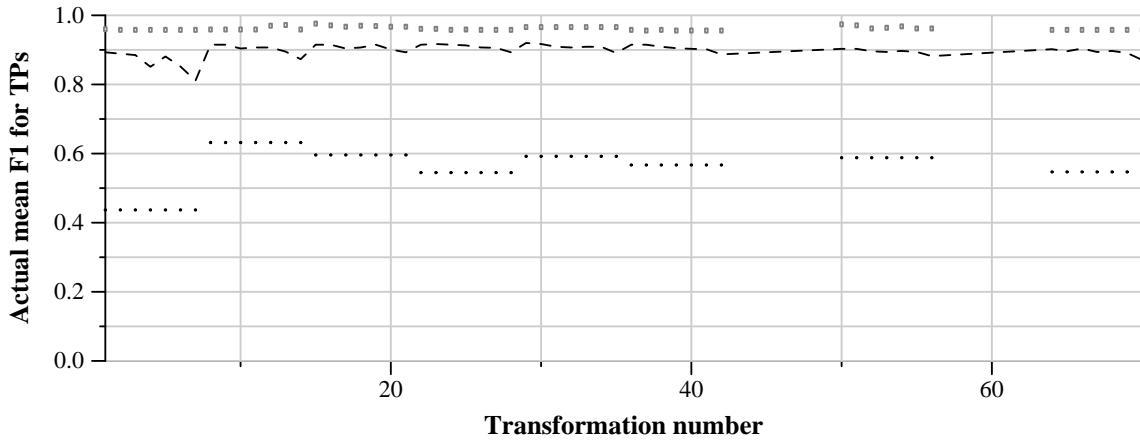

TRECVID 2011: copy detection results (balanced application profile)

Run name: iupr-dfki.m.balanced.fsift
Run type: audio+video

Run score (dot) versus median (---) versus best (box) by transformation

Run score (dot) versus median (---) versus best (box) by transformation

Run score (dot) versus median (---) versus best (box) by transformation