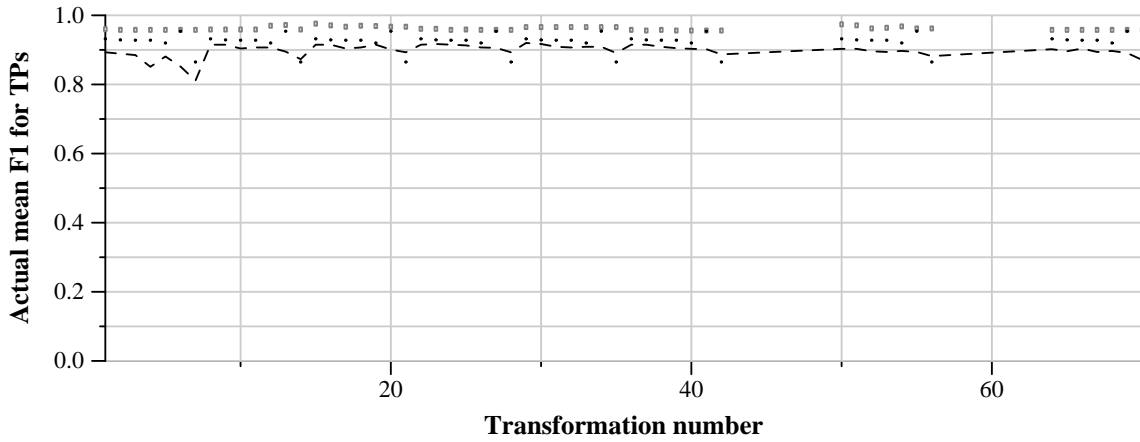

TRECVID 2011: copy detection results (balanced application profile)

Run name: tokushima_U.m.balanced.chth
Run type: audio+video

Run score (dot) versus median (---) versus best (box) by transformation

Run score (dot) versus median (---) versus best (box) by transformation

Run score (dot) versus median (---) versus best (box) by transformation