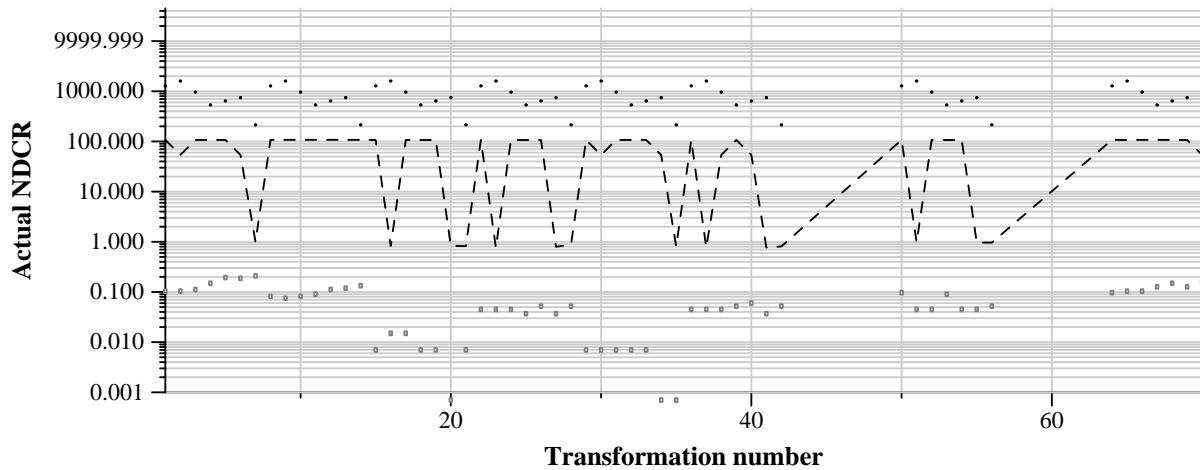

TRECVID 2011: copy detection results (no false alarms application profile)

Run name: tokushima_U.m.nofa.ch4of12
Run type: audio+video

Run score (dot) versus median (---) versus best (box) by transformation

Run score (dot) versus median (---) versus best (box) by transformation

Run score (dot) versus median (---) versus best (box) by transformation