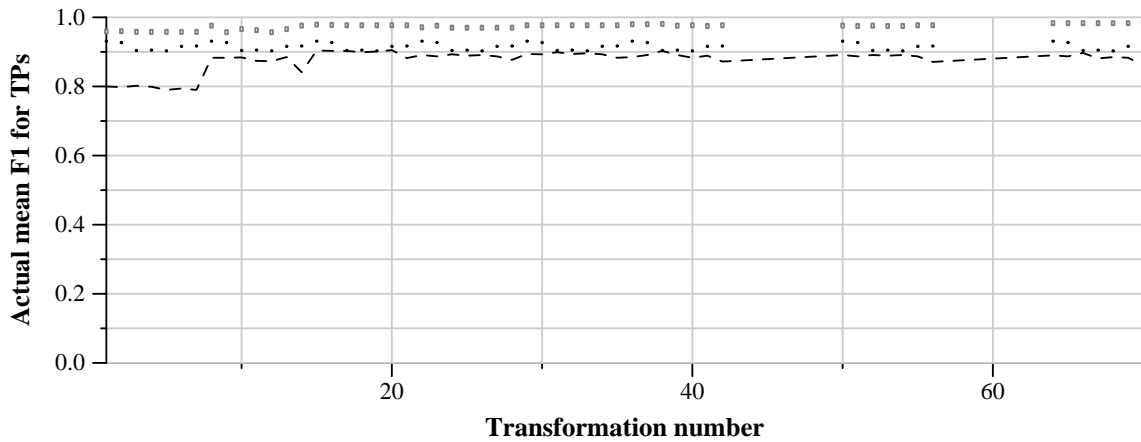

TRECVID 2011: copy detection results (no false alarms application profile)

Run name: tokushima_U.m.nofa.ch4of12
Run type: audio+video

Run score (dot) versus median (---) versus best (box) by transformation

Run score (dot) versus median (---) versus best (box) by transformation

Run score (dot) versus median (---) versus best (box) by transformation