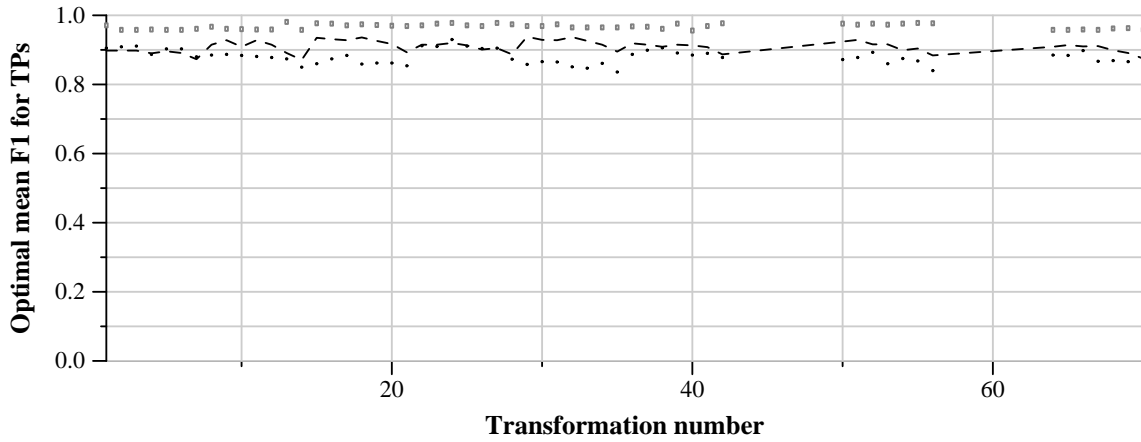

TRECVID 2011: copy detection results (balanced application profile)

Run name: ATTLabs.m.balanced.2
Run type: audio+video

Run score (dot) versus median (---) versus best (box) by transformation

Run score (dot) versus median (---) versus best (box) by transformation

Run score (dot) versus median (---) versus best (box) by transformation