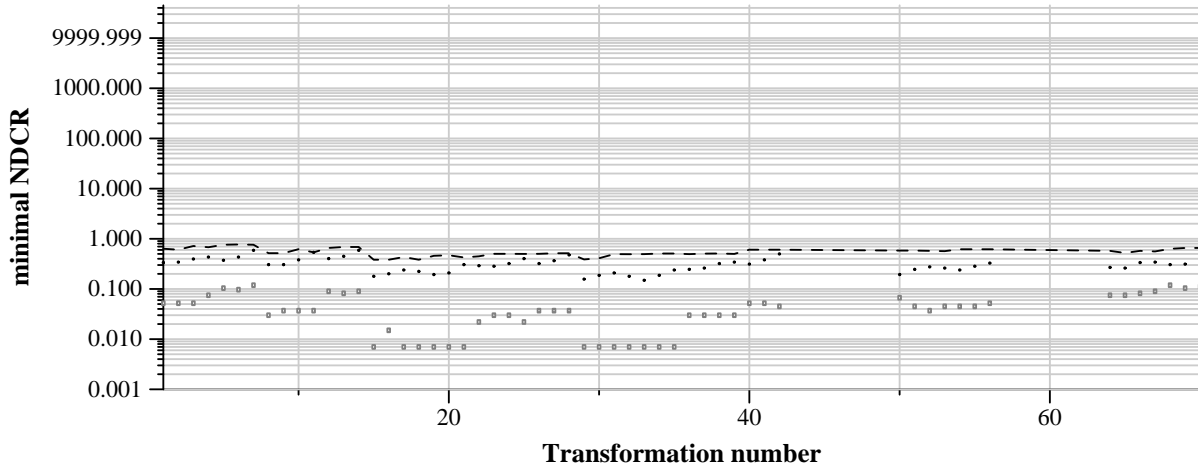

TRECVID 2011: copy detection results (balanced application profile)

Run name: ATTLabs.m.balanced.2
Run type: audio+video

Run score (dot) versus median (---) versus best (box) by transformation

Run score (dot) versus median (---) versus best (box) by transformation

Run score (dot) versus median (---) versus best (box) by transformation