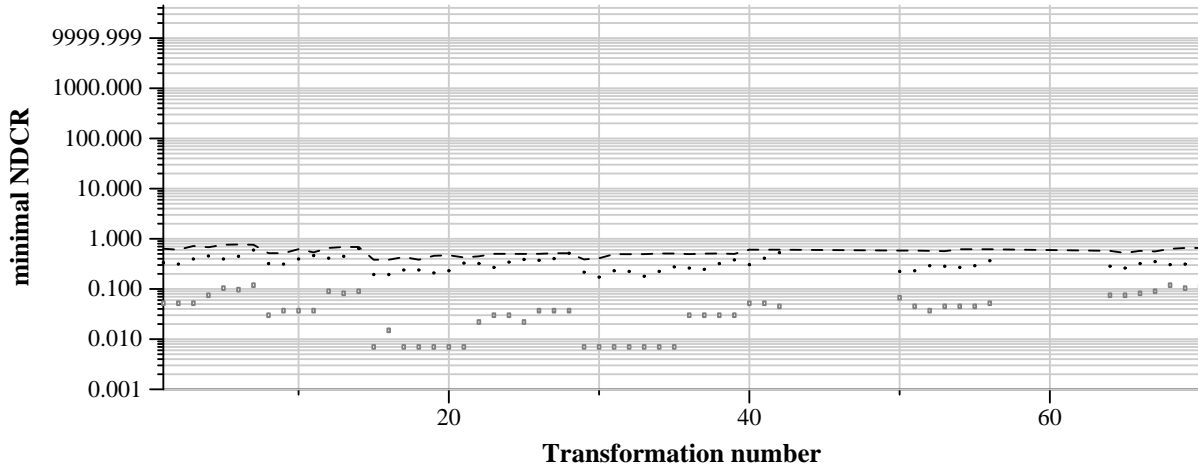

TRECVID 2011: copy detection results (balanced application profile)

Run name: ATTLabs.m.balanced.4
Run type: audio+video

Run score (dot) versus median (---) versus best (box) by transformation

Run score (dot) versus median (---) versus best (box) by transformation

Run score (dot) versus median (---) versus best (box) by transformation