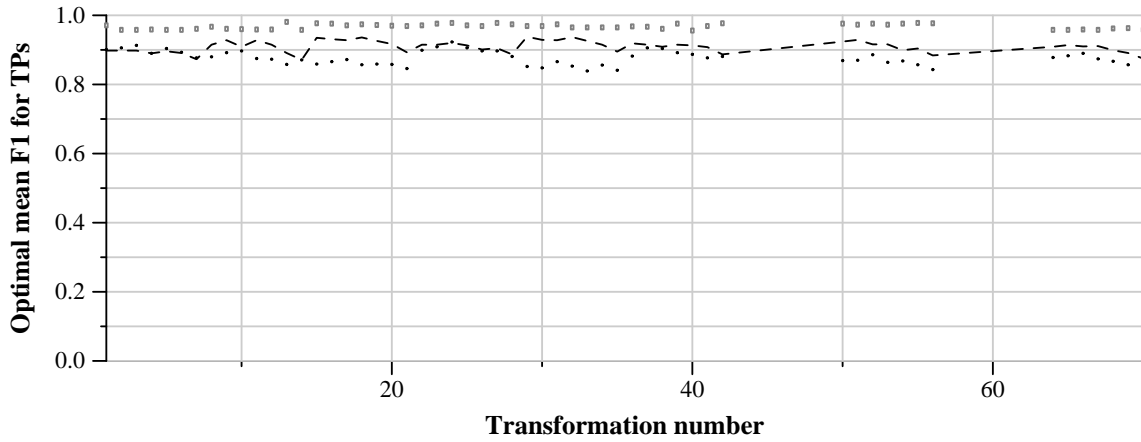

TRECVID 2011: copy detection results (balanced application profile)

Run name: ATTLabs.m.balanced.4
Run type: audio+video

Run score (dot) versus median (---) versus best (box) by transformation

Run score (dot) versus median (---) versus best (box) by transformation

Run score (dot) versus median (---) versus best (box) by transformation