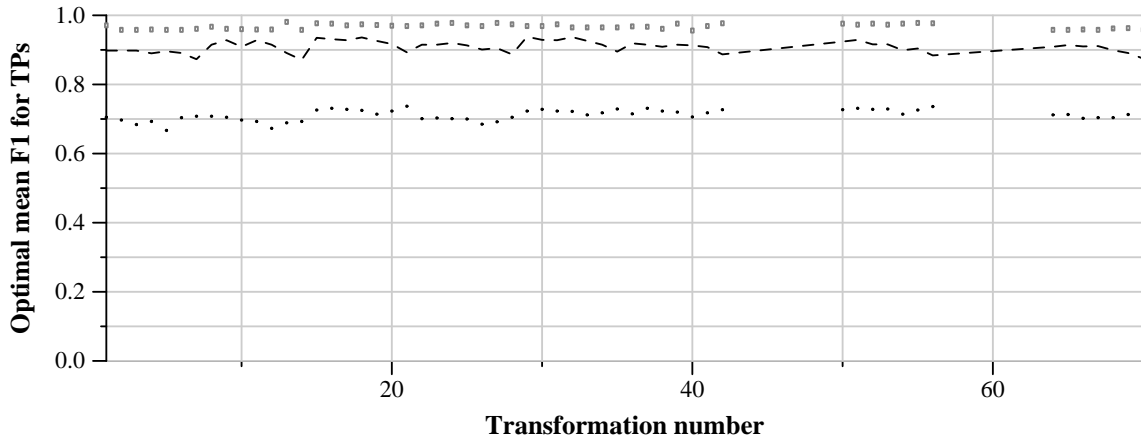

TRECVID 2011: copy detection results (balanced application profile)

Run name: CRIM-VISI.m.balanced.V48A66T58B  
Run type: audio+video

Run score (dot) versus median (---) versus best (box) by transformation

Run score (dot) versus median (---) versus best (box) by transformation

Run score (dot) versus median (---) versus best (box) by transformation