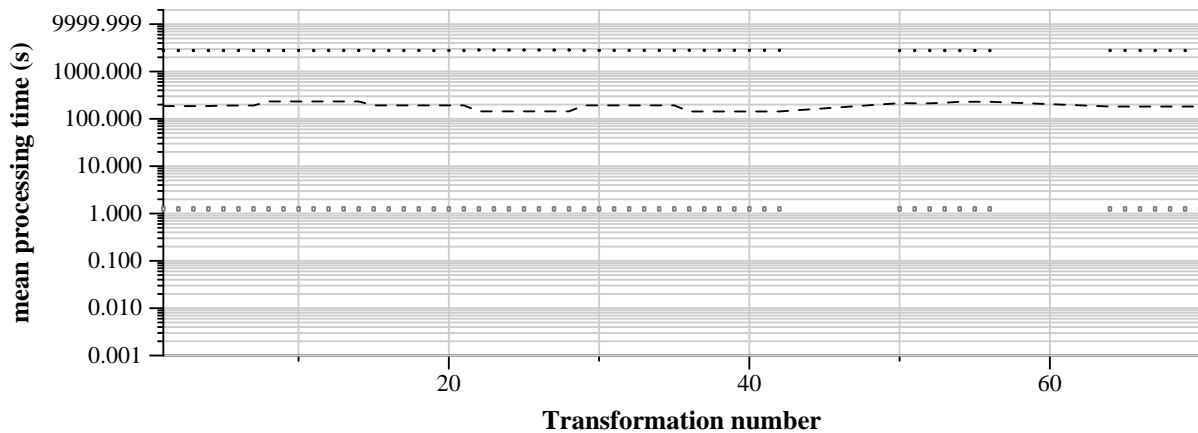

TRECVID 2011: copy detection results (balanced application profile)

Run name: CRIM-VISI.m.balanced.V48A66T58B  
Run type: audio+video

Run score (dot) versus median (---) versus best (box) by transformation

Run score (dot) versus median (---) versus best (box) by transformation

Run score (dot) versus median (---) versus best (box) by transformation