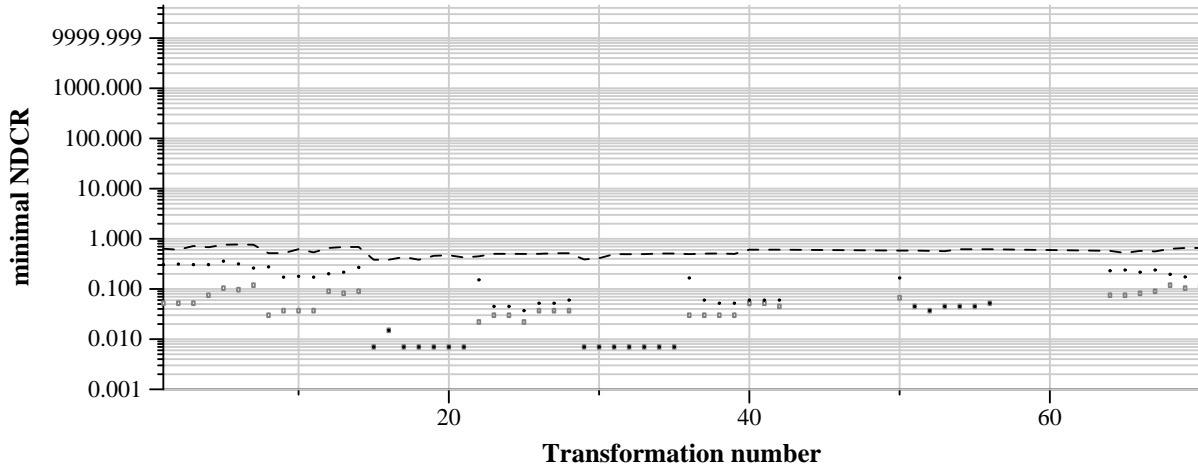

TRECVID 2011: copy detection results (balanced application profile)

Run name: CRIM-VISI.m.balanced.V48A66T58B  
Run type: audio+video

Run score (dot) versus median (---) versus best (box) by transformation

Run score (dot) versus median (---) versus best (box) by transformation

Run score (dot) versus median (---) versus best (box) by transformation