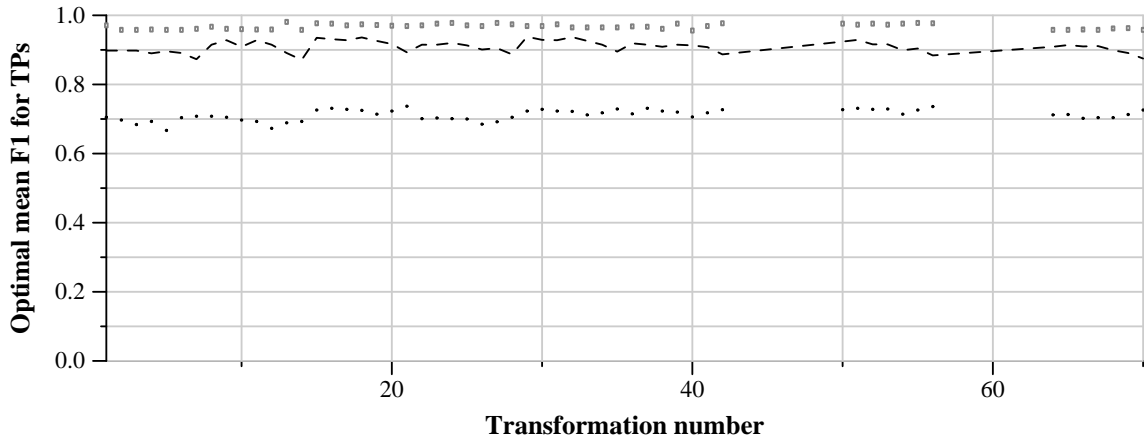

TRECVID 2011: copy detection results (balanced application profile)

Run name: CRIM-VISI.m.balanced.V48A66T65B
Run type: audio+video

Run score (dot) versus median (---) versus best (box) by transformation

Run score (dot) versus median (---) versus best (box) by transformation

Run score (dot) versus median (---) versus best (box) by transformation