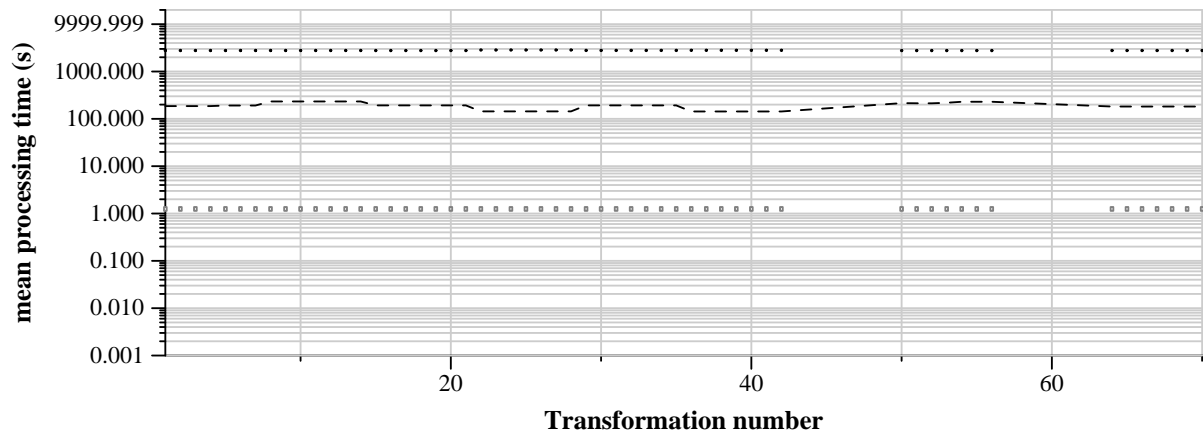

TRECVID 2011: copy detection results (balanced application profile)

Run name: CRIM-VISI.m.balanced.V48A66T65B
Run type: audio+video

Run score (dot) versus median (---) versus best (box) by transformation

Run score (dot) versus median (---) versus best (box) by transformation

Run score (dot) versus median (---) versus best (box) by transformation