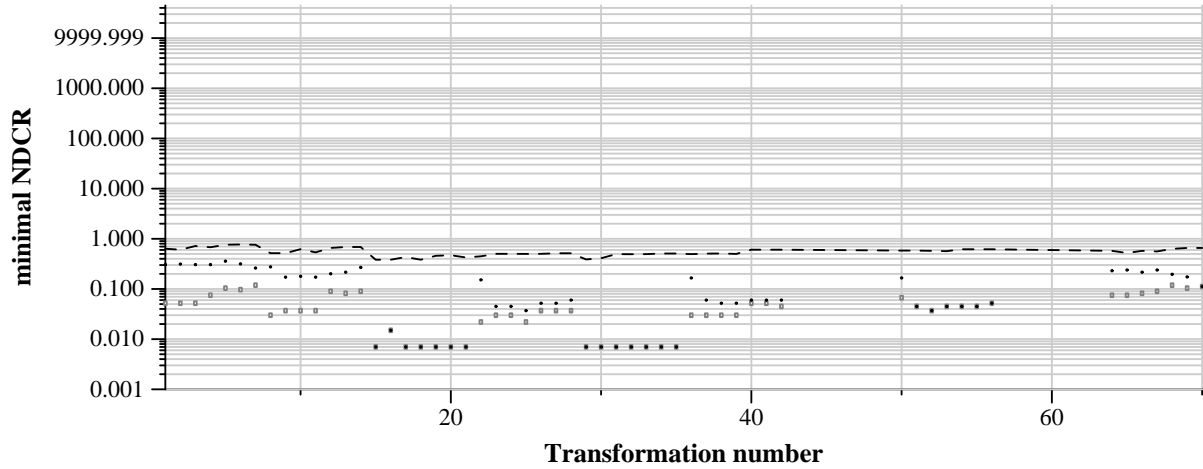

TRECVID 2011: copy detection results (balanced application profile)

Run name: CRIM-VISI.m.balanced.V48A66T65B
Run type: audio+video

Run score (dot) versus median (---) versus best (box) by transformation

Run score (dot) versus median (---) versus best (box) by transformation

Run score (dot) versus median (---) versus best (box) by transformation