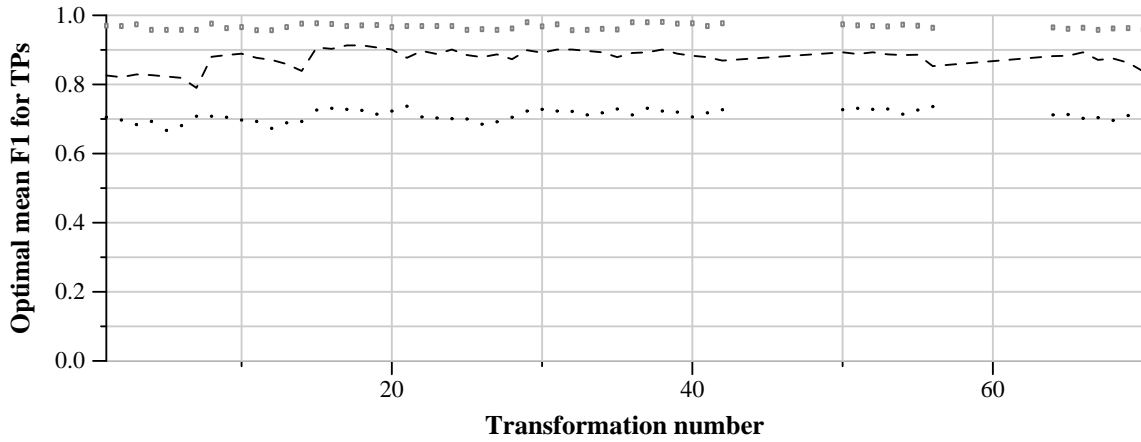

TRECVID 2011: copy detection results (no false alarms application profile)

Run name: CRIM-VISI.m.nofa.V48A66T160
Run type: audio+video

Run score (dot) versus median (---) versus best (box) by transformation

Run score (dot) versus median (---) versus best (box) by transformation

Run score (dot) versus median (---) versus best (box) by transformation