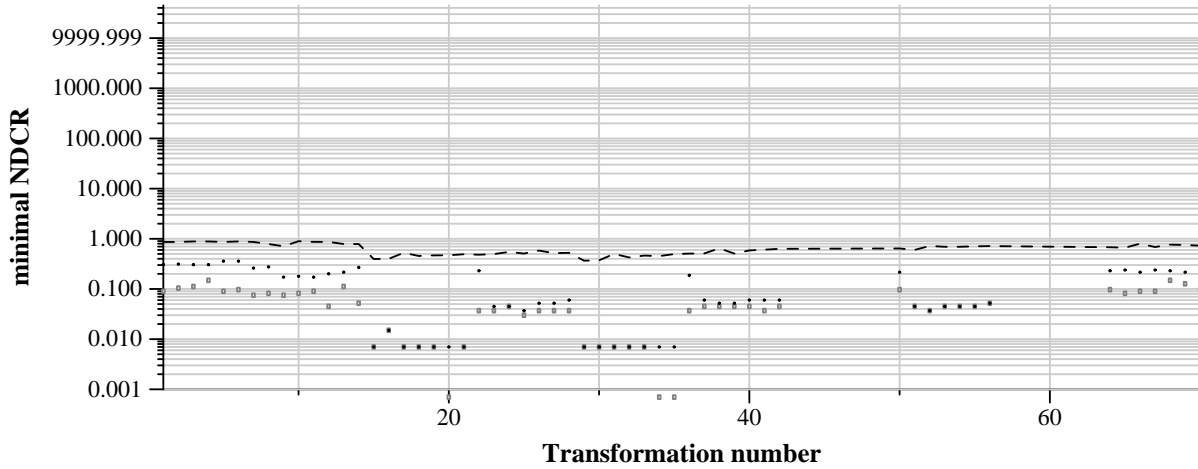

TRECVID 2011: copy detection results (no false alarms application profile)

Run name: CRIM-VISI.m.nofa.V48A66T160
Run type: audio+video

Run score (dot) versus median (---) versus best (box) by transformation

Run score (dot) versus median (---) versus best (box) by transformation

Run score (dot) versus median (---) versus best (box) by transformation