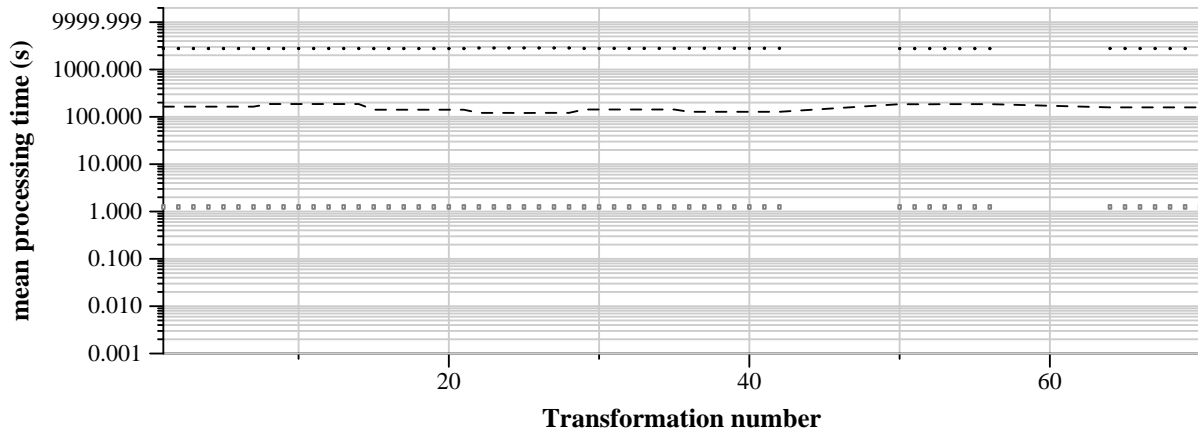

TRECVID 2011: copy detection results (no false alarms application profile)

Run name: CRIM-VISI.m.nofa.V48A66T160
Run type: audio+video

Run score (dot) versus median (---) versus best (box) by transformation

Run score (dot) versus median (---) versus best (box) by transformation

Run score (dot) versus median (---) versus best (box) by transformation