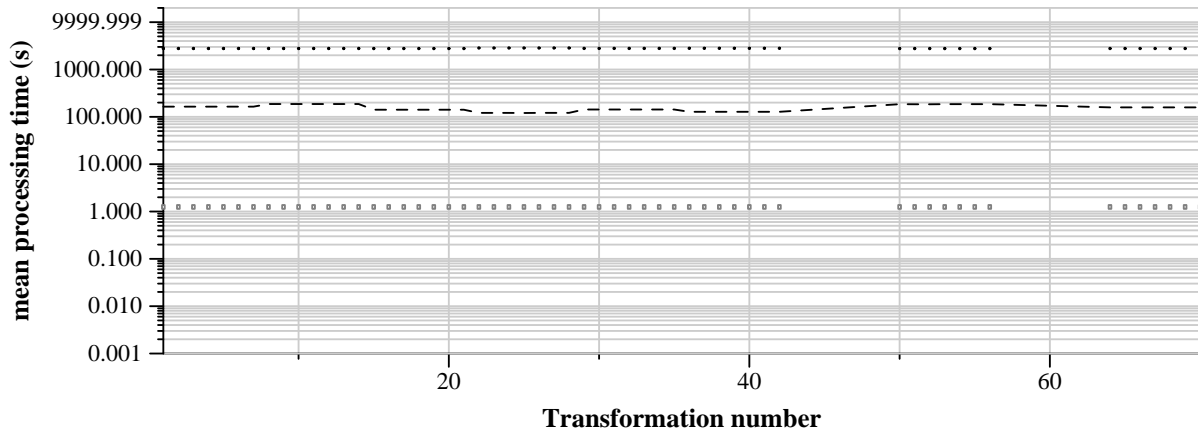

TRECVID 2011: copy detection results (no false alarms application profile)

Run name: CRIM-VISI.m.nofa.V48A66T60
Run type: audio+video

Run score (dot) versus median (---) versus best (box) by transformation

Run score (dot) versus median (---) versus best (box) by transformation

Run score (dot) versus median (---) versus best (box) by transformation