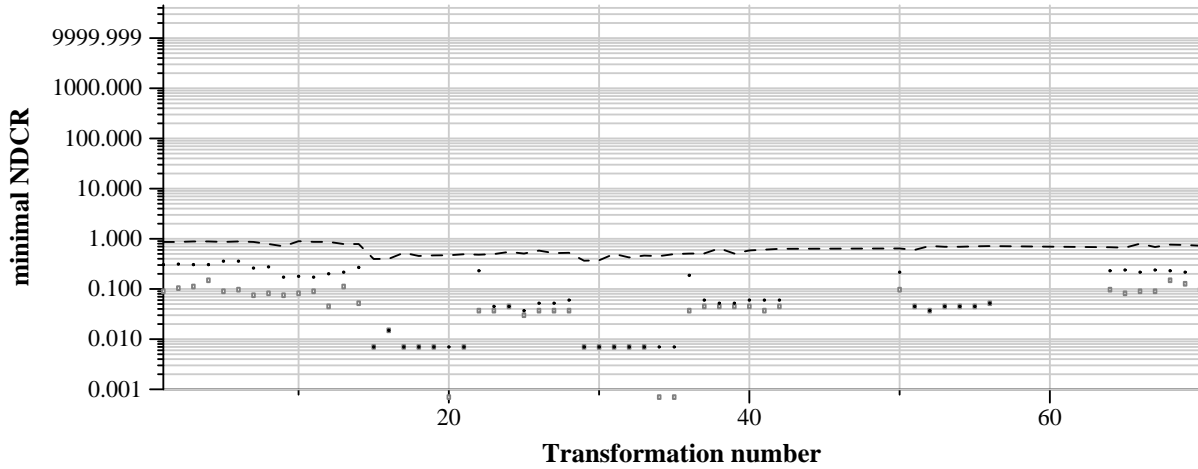

TRECVID 2011: copy detection results (no false alarms application profile)

Run name: CRIM-VISI.m.nofa.V48A66T60
Run type: audio+video

Run score (dot) versus median (---) versus best (box) by transformation

Run score (dot) versus median (---) versus best (box) by transformation

Run score (dot) versus median (---) versus best (box) by transformation