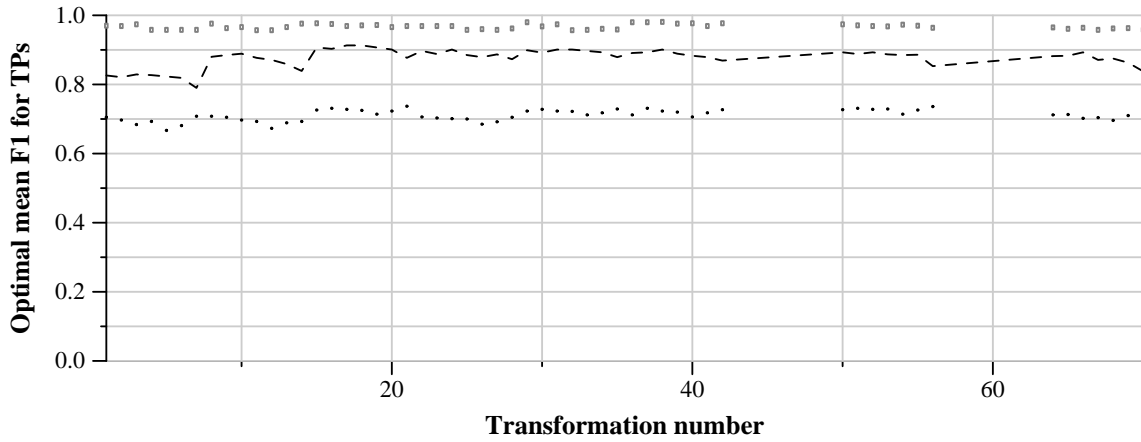

TRECVID 2011: copy detection results (no false alarms application profile)

Run name: CRIM-VISI.m.nofa.V48A66T60
Run type: audio+video

Run score (dot) versus median (---) versus best (box) by transformation

Run score (dot) versus median (---) versus best (box) by transformation

Run score (dot) versus median (---) versus best (box) by transformation