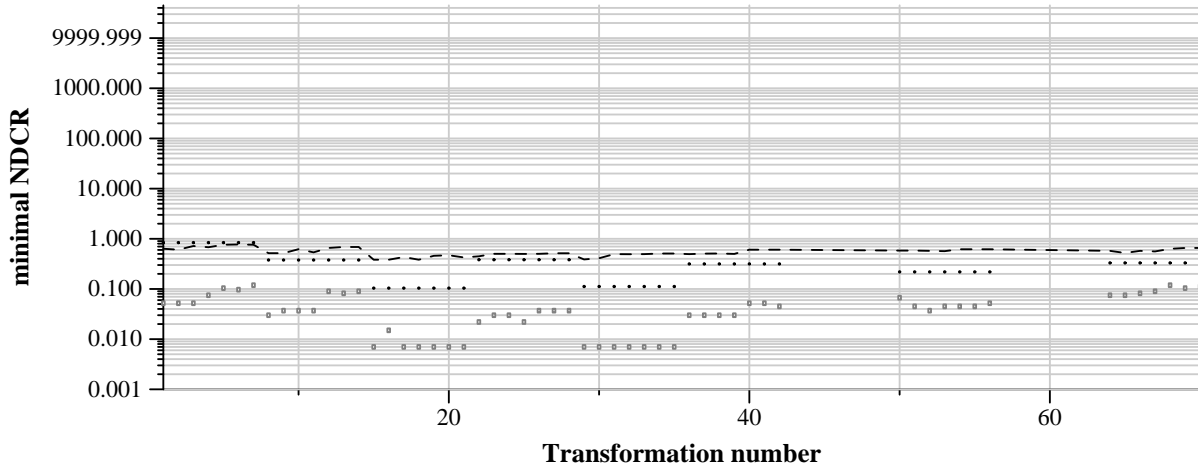

TRECVID 2011: copy detection results (balanced application profile)

Run name: FTRDBJ.m.balanced.VideoOnly
Run type: audio+video

Run score (dot) versus median (---) versus best (box) by transformation

Run score (dot) versus median (---) versus best (box) by transformation

Run score (dot) versus median (---) versus best (box) by transformation