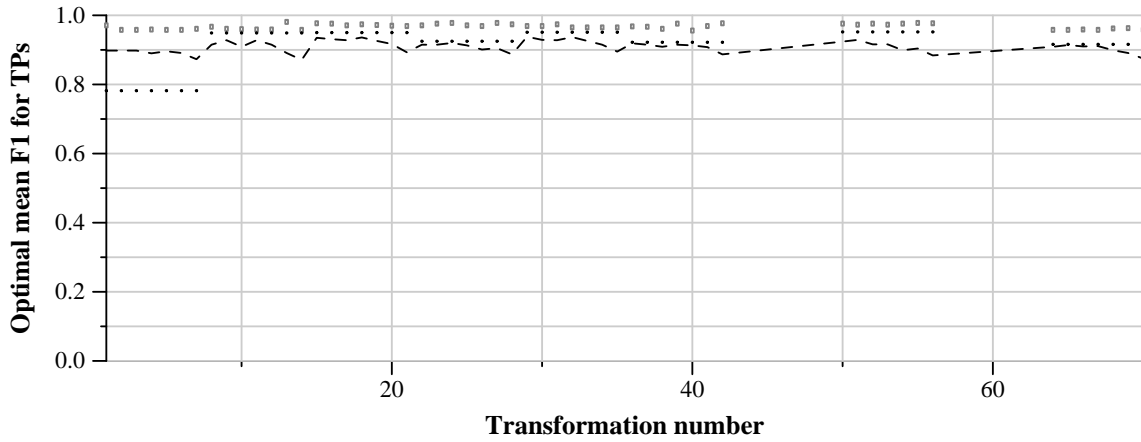

TRECVID 2011: copy detection results (balanced application profile)

Run name: FTRDBJ.m.balanced.VideoOnly
Run type: audio+video

Run score (dot) versus median (---) versus best (box) by transformation

Run score (dot) versus median (---) versus best (box) by transformation

Run score (dot) versus median (---) versus best (box) by transformation