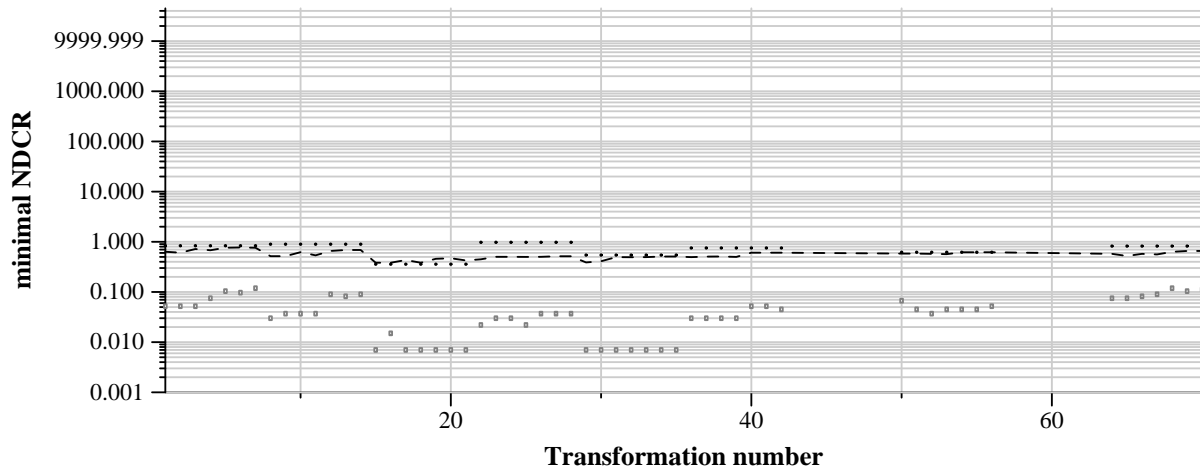

TRECVID 2011: copy detection results (balanced application profile)

Run name: IMP.m.balanced.Uvote
Run type: audio+video

Run score (dot) versus median (---) versus best (box) by transformation

Run score (dot) versus median (---) versus best (box) by transformation

Run score (dot) versus median (---) versus best (box) by transformation