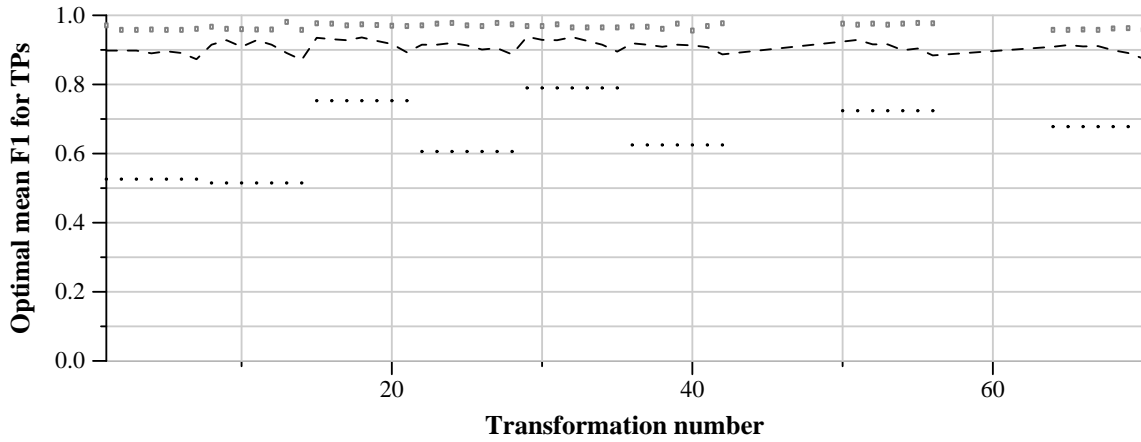

TRECVID 2011: copy detection results (balanced application profile)

Run name: IMP.m.balanced.Wvote
Run type: audio+video

Run score (dot) versus median (---) versus best (box) by transformation

Run score (dot) versus median (---) versus best (box) by transformation

Run score (dot) versus median (---) versus best (box) by transformation