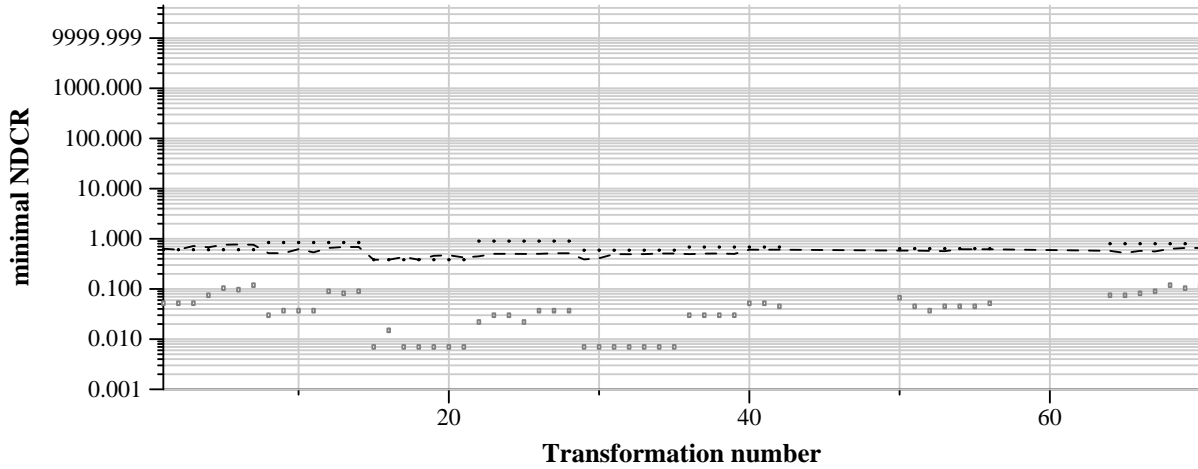

TRECVID 2011: copy detection results (balanced application profile)

Run name: IMP.m.balanced.Wvote
Run type: audio+video

Run score (dot) versus median (---) versus best (box) by transformation

Run score (dot) versus median (---) versus best (box) by transformation

Run score (dot) versus median (---) versus best (box) by transformation