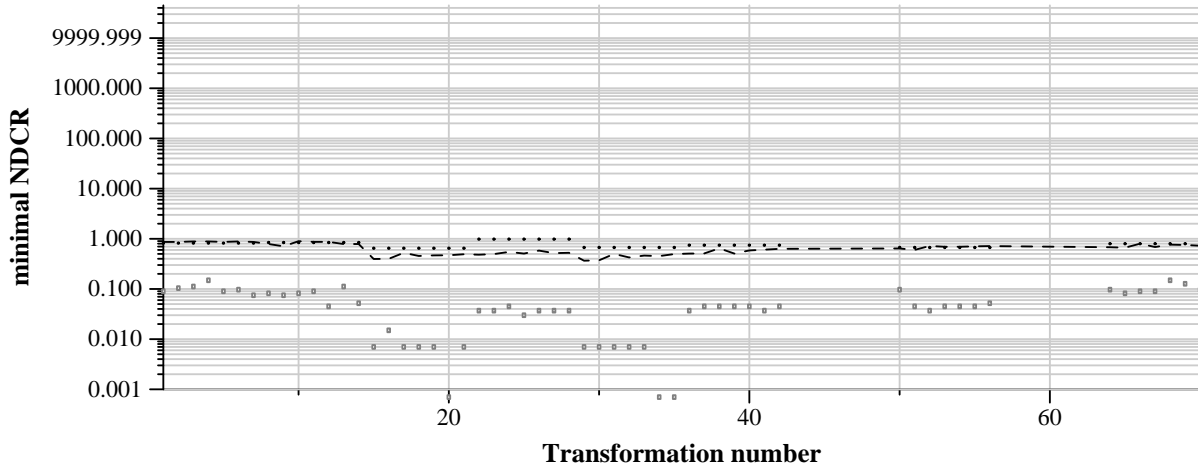

TRECVID 2011: copy detection results (no false alarms application profile)

Run name: IMP.m.nofa.Wvote  
Run type: audio+video

Run score (dot) versus median (---) versus best (box) by transformation

Run score (dot) versus median (---) versus best (box) by transformation

Run score (dot) versus median (---) versus best (box) by transformation