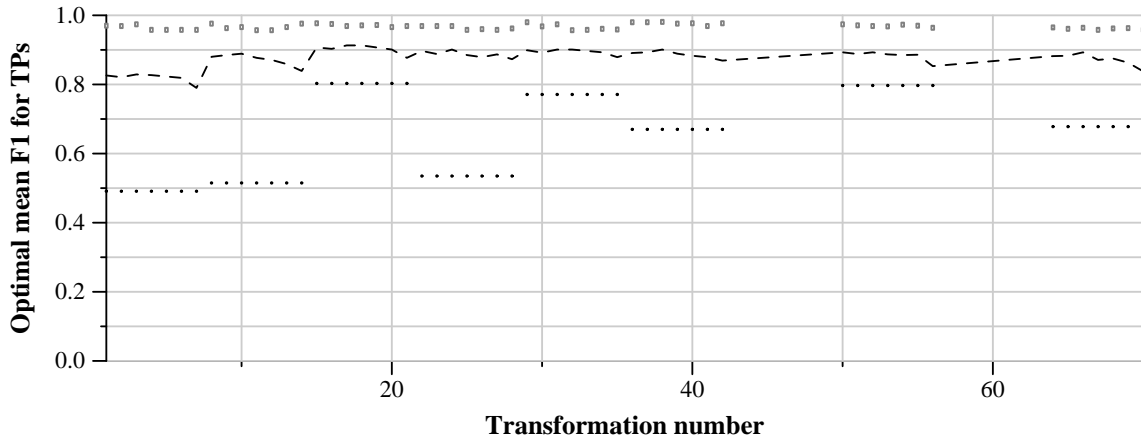

TRECVID 2011: copy detection results (no false alarms application profile)

Run name: IMP.m.nofa.Wvote  
Run type: audio+video

Run score (dot) versus median (---) versus best (box) by transformation

Run score (dot) versus median (---) versus best (box) by transformation

Run score (dot) versus median (---) versus best (box) by transformation