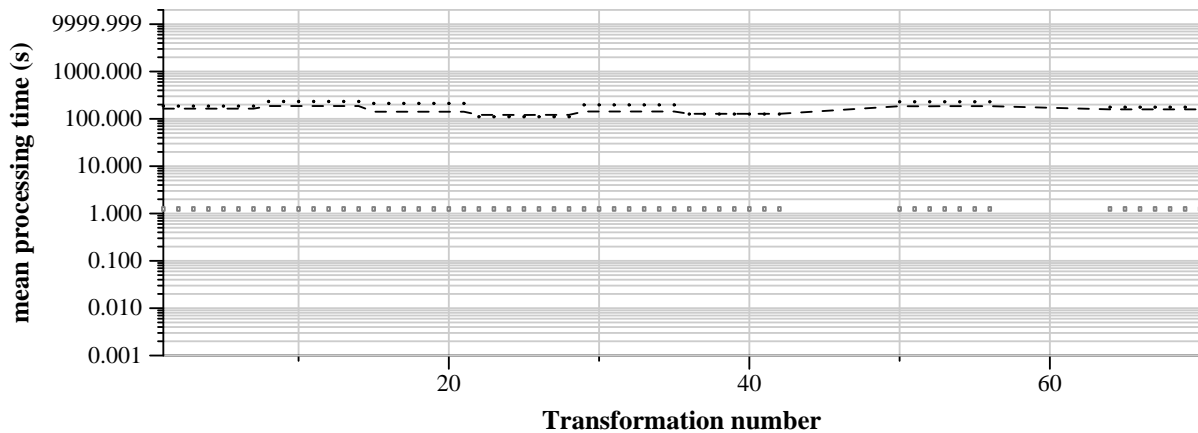

TRECVID 2011: copy detection results (no false alarms application profile)

Run name: IMP.m.nofa.Wvote  
Run type: audio+video

Run score (dot) versus median (---) versus best (box) by transformation

Run score (dot) versus median (---) versus best (box) by transformation

Run score (dot) versus median (---) versus best (box) by transformation