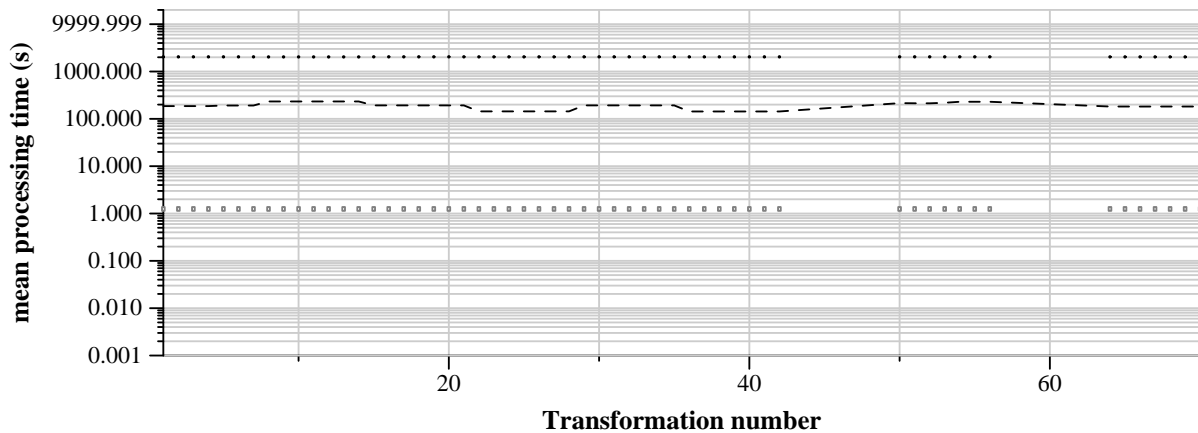

TRECVID 2011: copy detection results (balanced application profile)

Run name: INRIA-LEAR.m.balanced.deaf
Run type: audio+video

Run score (dot) versus median (---) versus best (box) by transformation

Run score (dot) versus median (---) versus best (box) by transformation

Run score (dot) versus median (---) versus best (box) by transformation