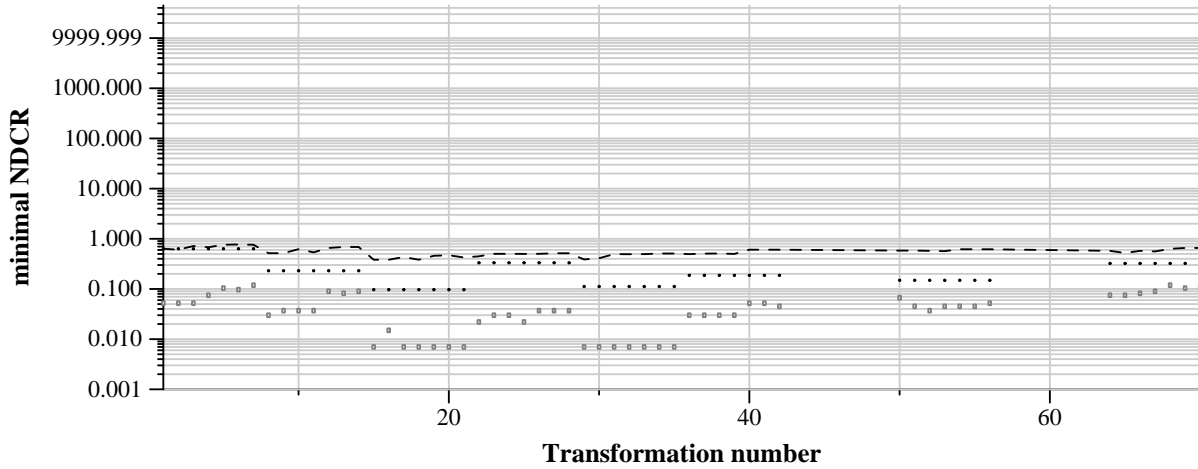

TRECVID 2011: copy detection results (balanced application profile)

Run name: INRIA-LEAR.m.balanced.deaf
Run type: audio+video

Run score (dot) versus median (---) versus best (box) by transformation

Run score (dot) versus median (---) versus best (box) by transformation

Run score (dot) versus median (---) versus best (box) by transformation